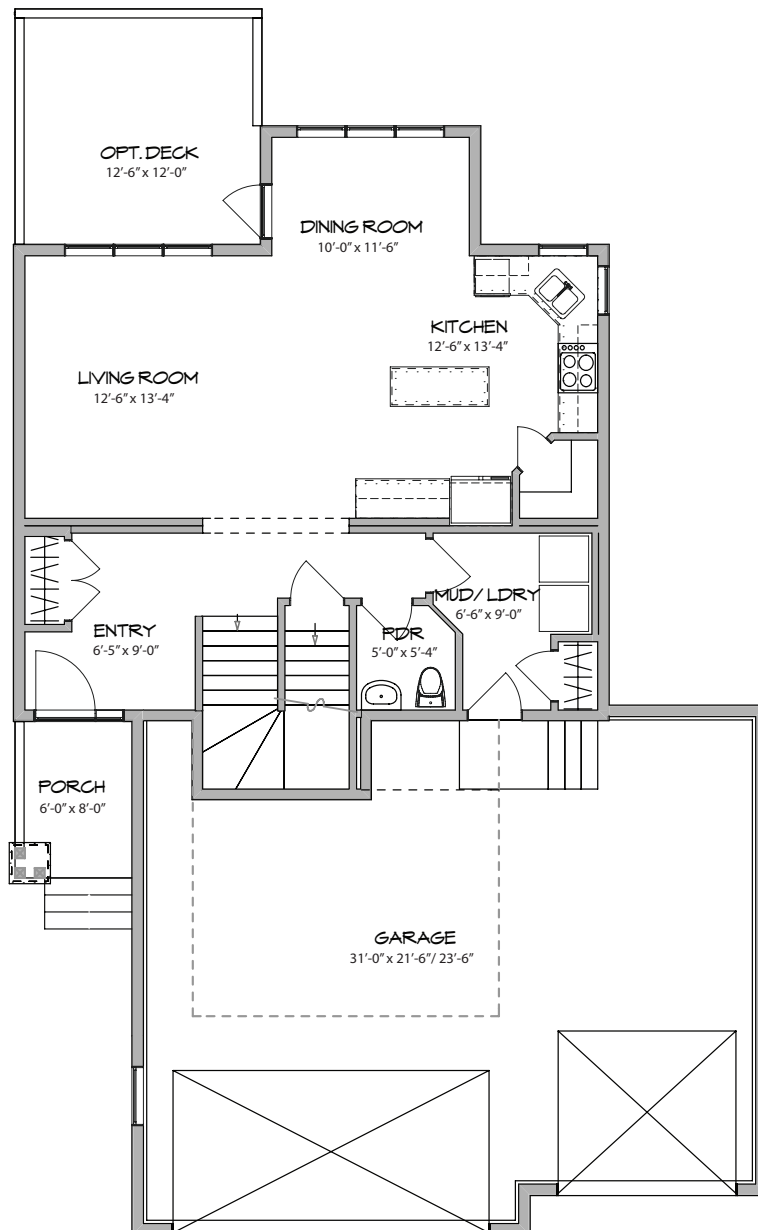

## The Lorante

Two Storey

 1714 Square Feet

 3 Bedrooms + Bonus Room

 Triple Car Attached Garage

 2.5 Bathrooms

# The Lorante

Two Storey

Main Level |  822 Square Feet

# The Lorante

Two Storey

Upper Floor |  892 Square Feet