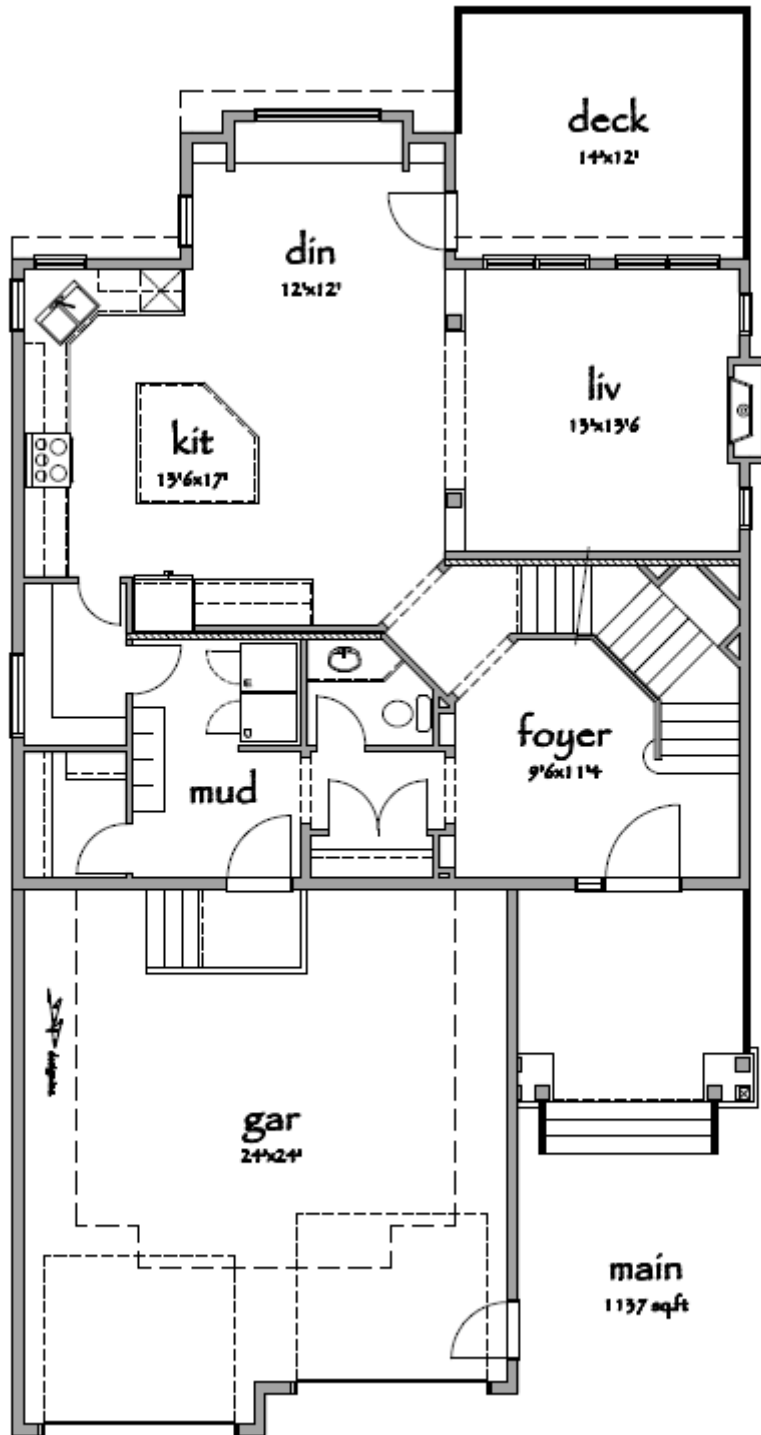

The Lockwood

Two Story

 2425 Square Feet

 3 Bedrooms

 Double Car Attached Garage

 2.5 Bathrooms

The Lockwood

Two Story

Main Level |  1137 Square Feet

The Lockwood

Two Story

Upper Level |  1288 Square Feet