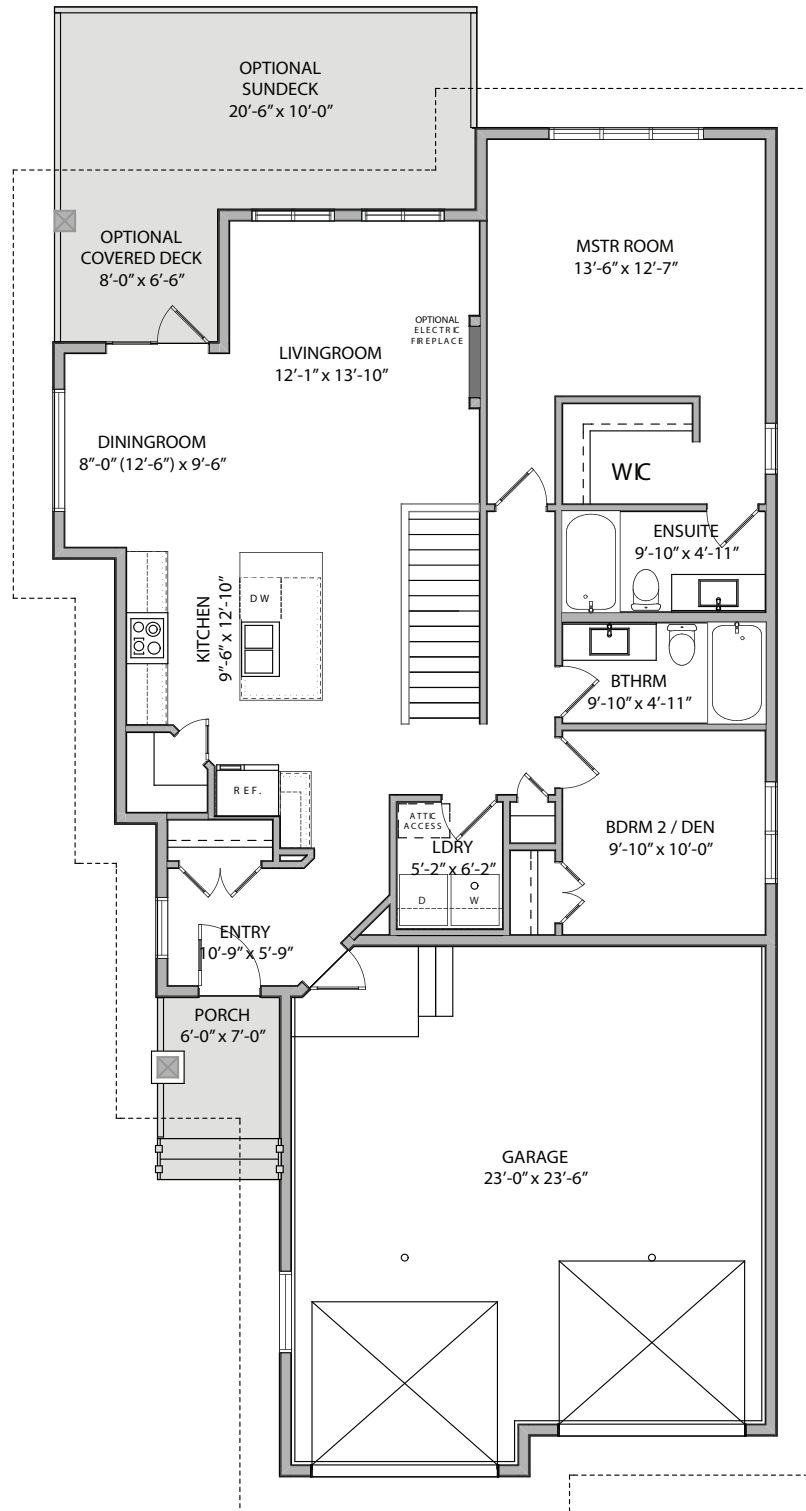

## The Liora

BUNGALOW

---

 1218 Square Feet

 1 Bedroom plus Den / Bdrm 2

---

 Double Car Attached Garage

 2 Bathrooms

# The Liora

BUNGALOW

Main Level |  1218 Square Feet

# The Liora

BUNGALOW

Basement |  906 Square Feet