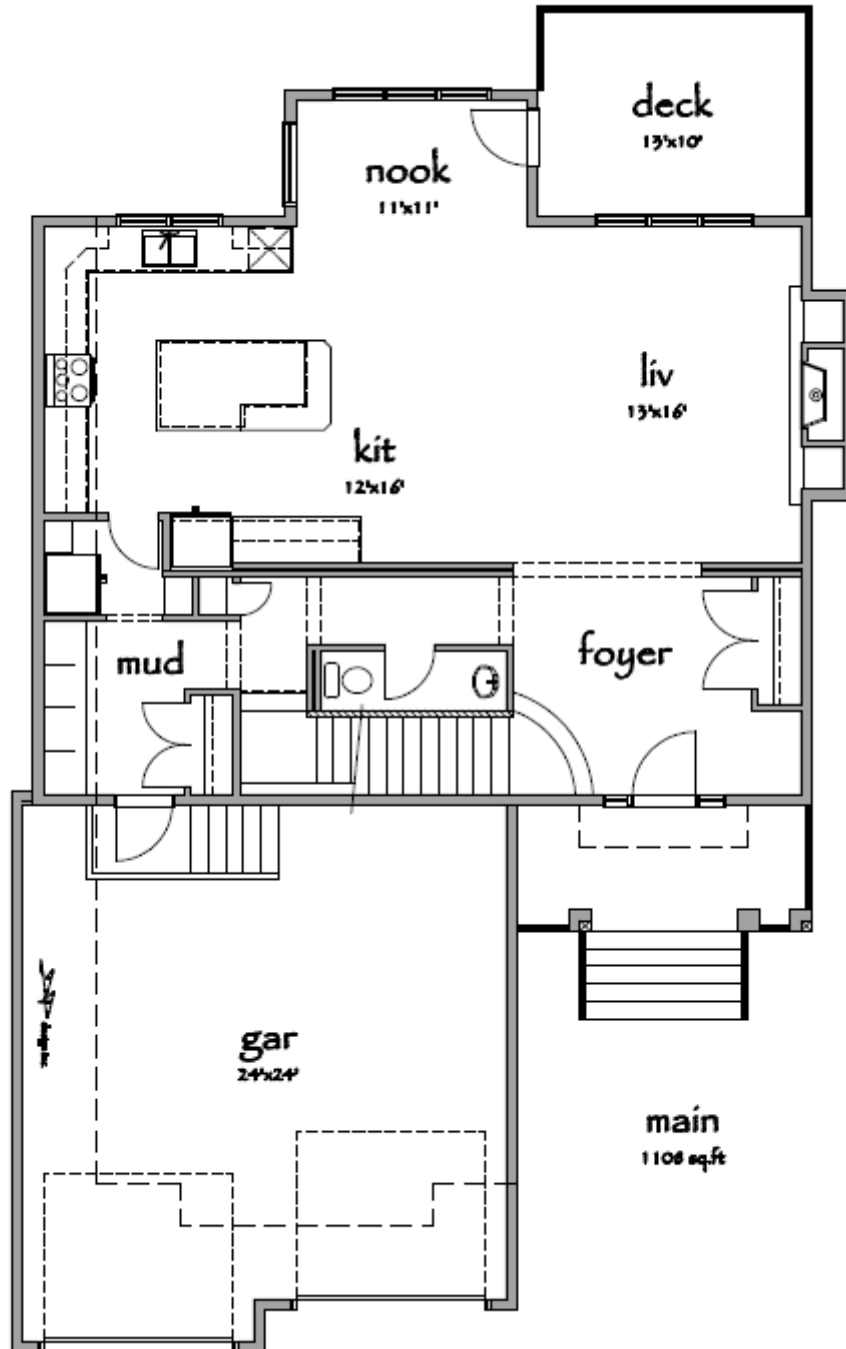

## The Lennon

Two Story

 2429 Square Feet

 3 Bedrooms

 Double Car Attached Garage

 2.5 Bathrooms

# The Lennon

Two Level

Main Level |  1108 Square Feet

# The Lennon

Two Level

Upper Level |  1321 Square Feet