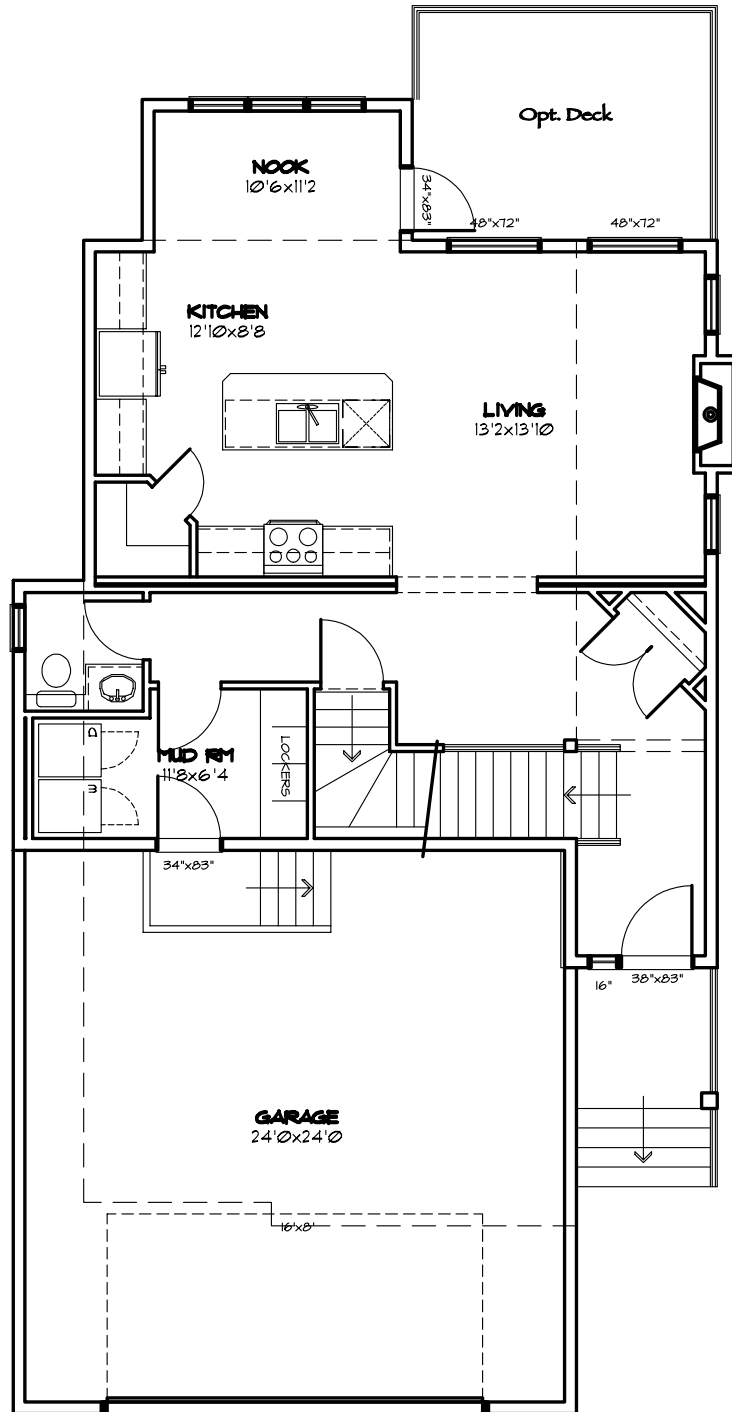

The Lazzaro

Two Storey

 1721 Square Feet

 4 Bedrooms

 Double Car Attached Garage

 2 Bathrooms

The Lazzaro

Two Storey

Main Level |  853 Square Feet

The Lazarro

Two Storey

Upper Floor |  868 Square Feet