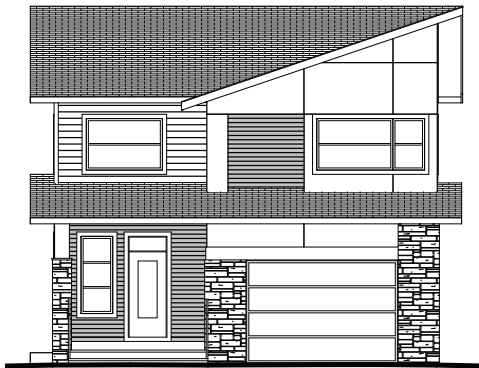

LUX - CRAFTSMAN

LUX - CONTEMPORARY

LUX - PRAIRIE

The Lux II

2 STOREY

 1806 Square feet

 3 Bedrooms plus bonus

 Garage with workspace

 2.5 Bathrooms

The Lux II

2 STOREY

Main level |  750 Square feet

The Lux II

2 STOREY

Upper level |  1056 Square feet

The Lux II