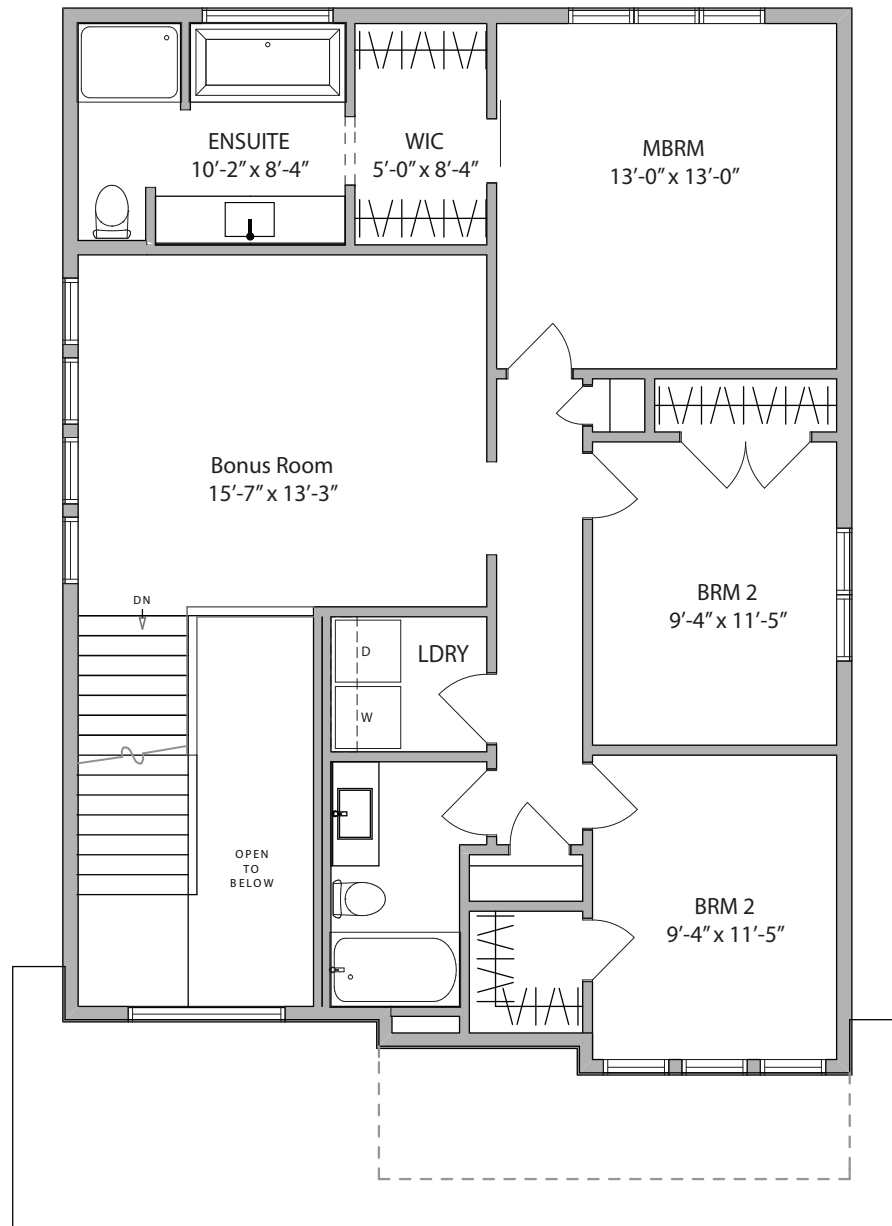

LUX - CRAFTSMAN

LUX - CONTEMPORARY

LUX - PRAIRIE

The Lux II

2 STOREY

 1806 Square feet

 3 Bedrooms plus bonus

 Garage with workspace

 2.5 Bathrooms

The Lux II

2 STOREY

Main level |  750 Square feet

The Lux II

2 STOREY

Upper level |  1056 Square feet

The Lux II

2 STOREY

Lower level |  543 Square feet