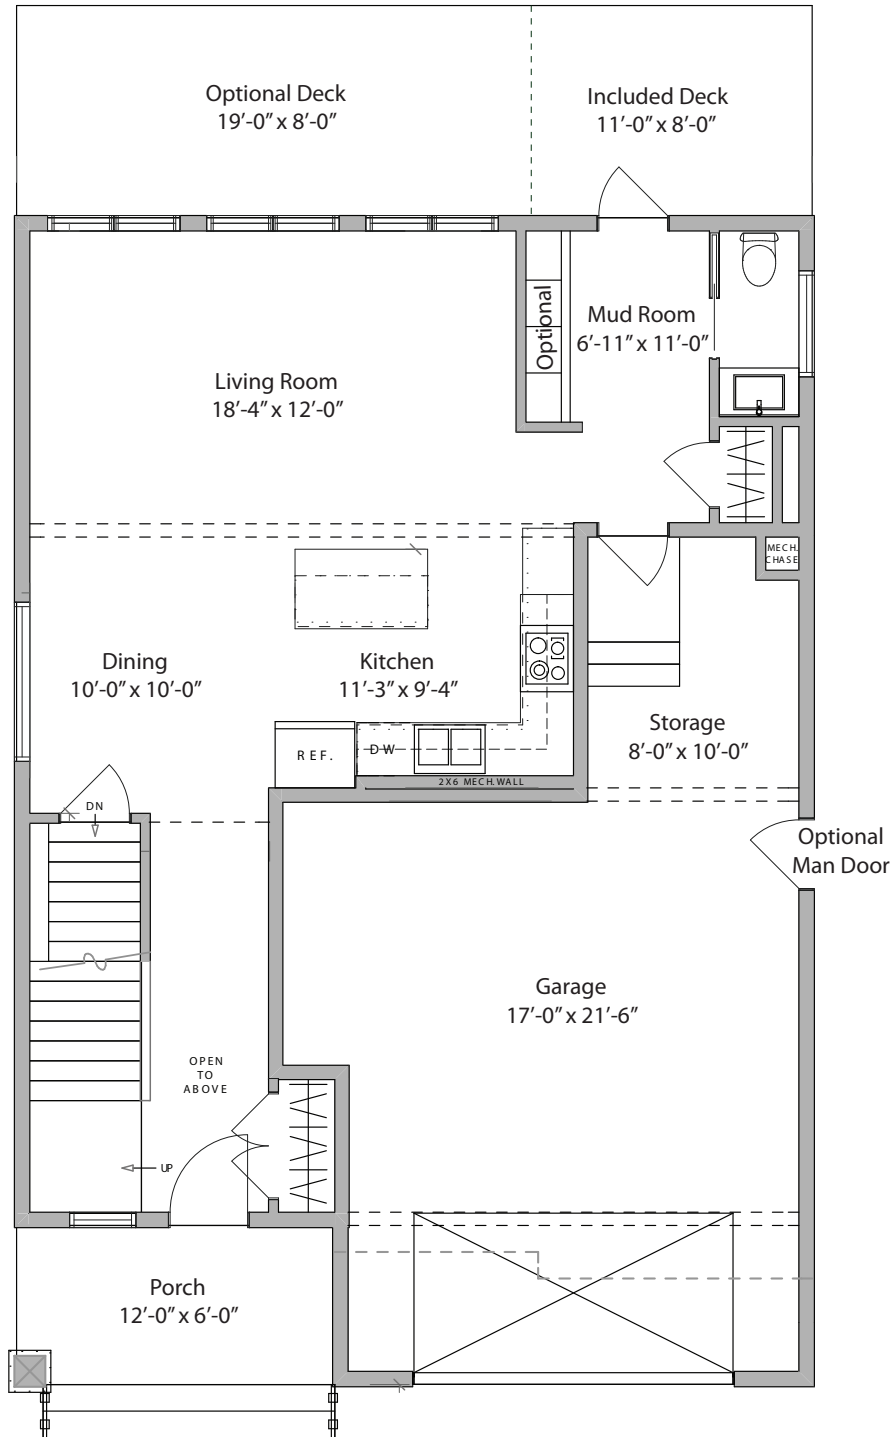

LUX - CRAFTSMAN

LUX - CONTEMPORARY

LUX - PRAIRIE

The Lux II

2 STOREY

 1806 Square feet

 3 Bedrooms plus bonus

 Garage with workspace

 2.5 Bathrooms

The Lux II

2 STOREY

Main level |  750 Square feet

The Lux II

2 STOREY

Upper level |  1056 Square feet

The Lux II

2 STOREY

Lower level |  543 Square feet