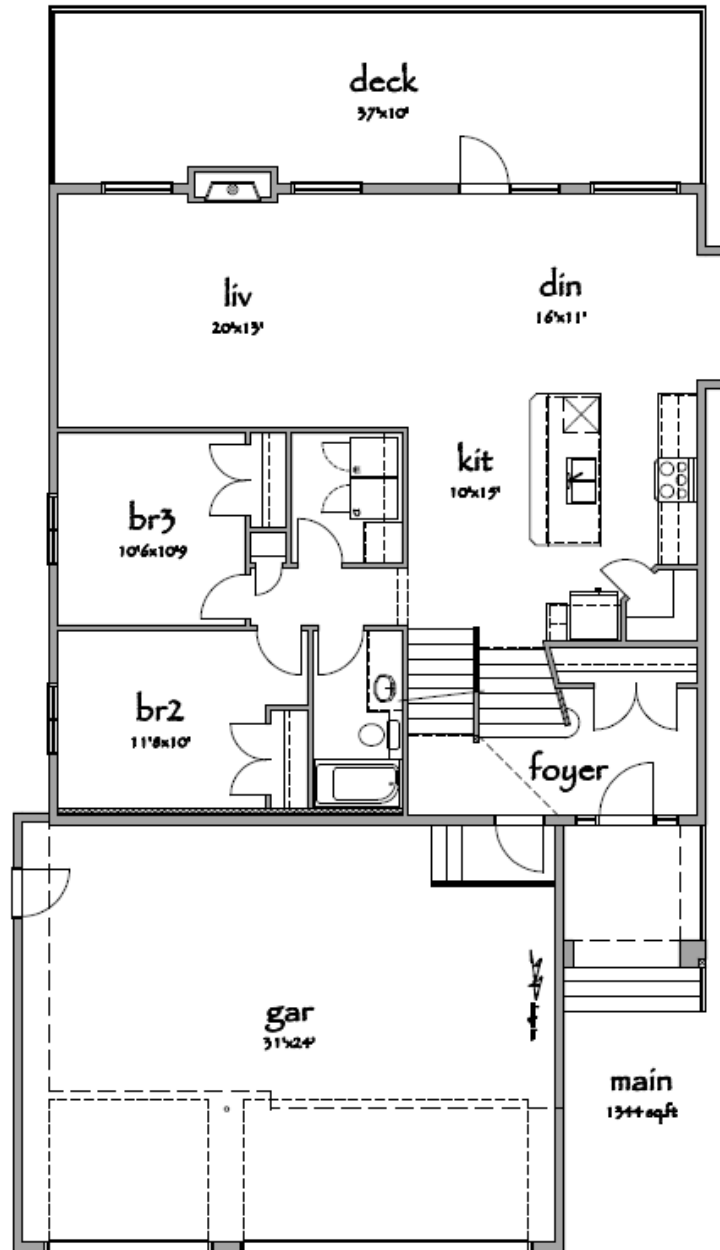

The Langley II

Modified Bi Level

 1836 Square Feet

 3 Bedrooms

 Triple Car Attached Garage

 2 Bathrooms

The Langley II

Modified Bi Level

Main Level |  1344 Square Feet

The Langley II

Modified Bi Level

Upper Level |  492 Square Feet