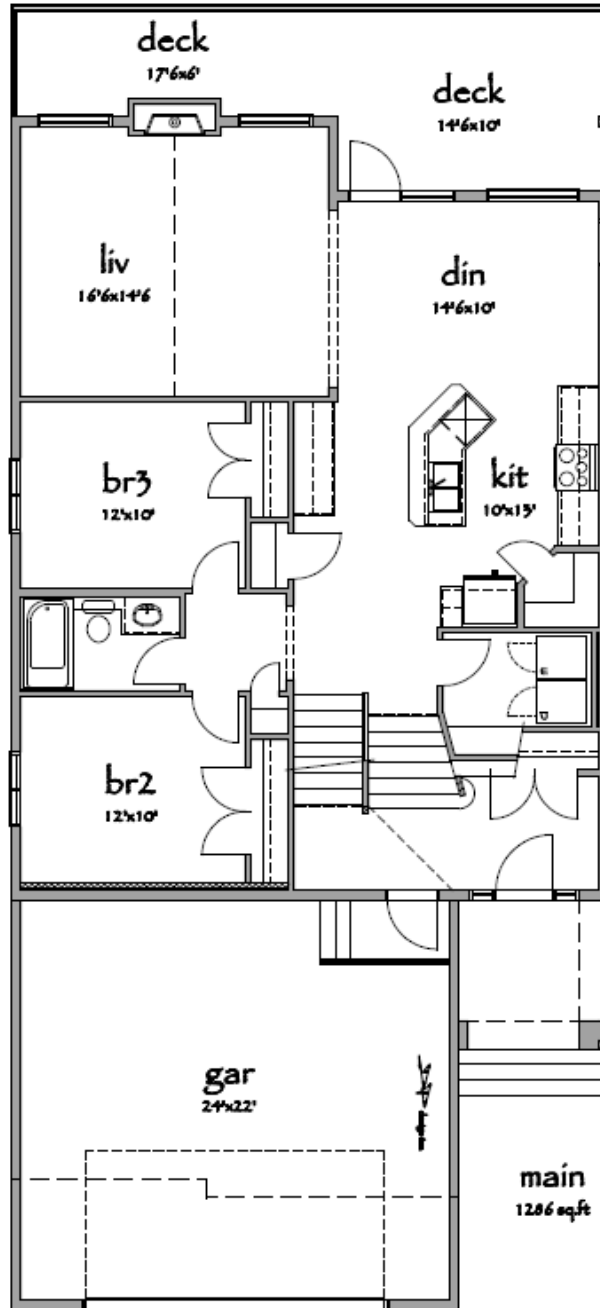

The Langley

Modified Bi Level

 1699 Square Feet

 3 Bedrooms

 Double Car Attached Garage

 2 Bathrooms

The Langley

Modified Bi Level

Main Level |  1286 Square Feet

The Langley

Modified Bi Level

Upper Level |  413 Square Feet