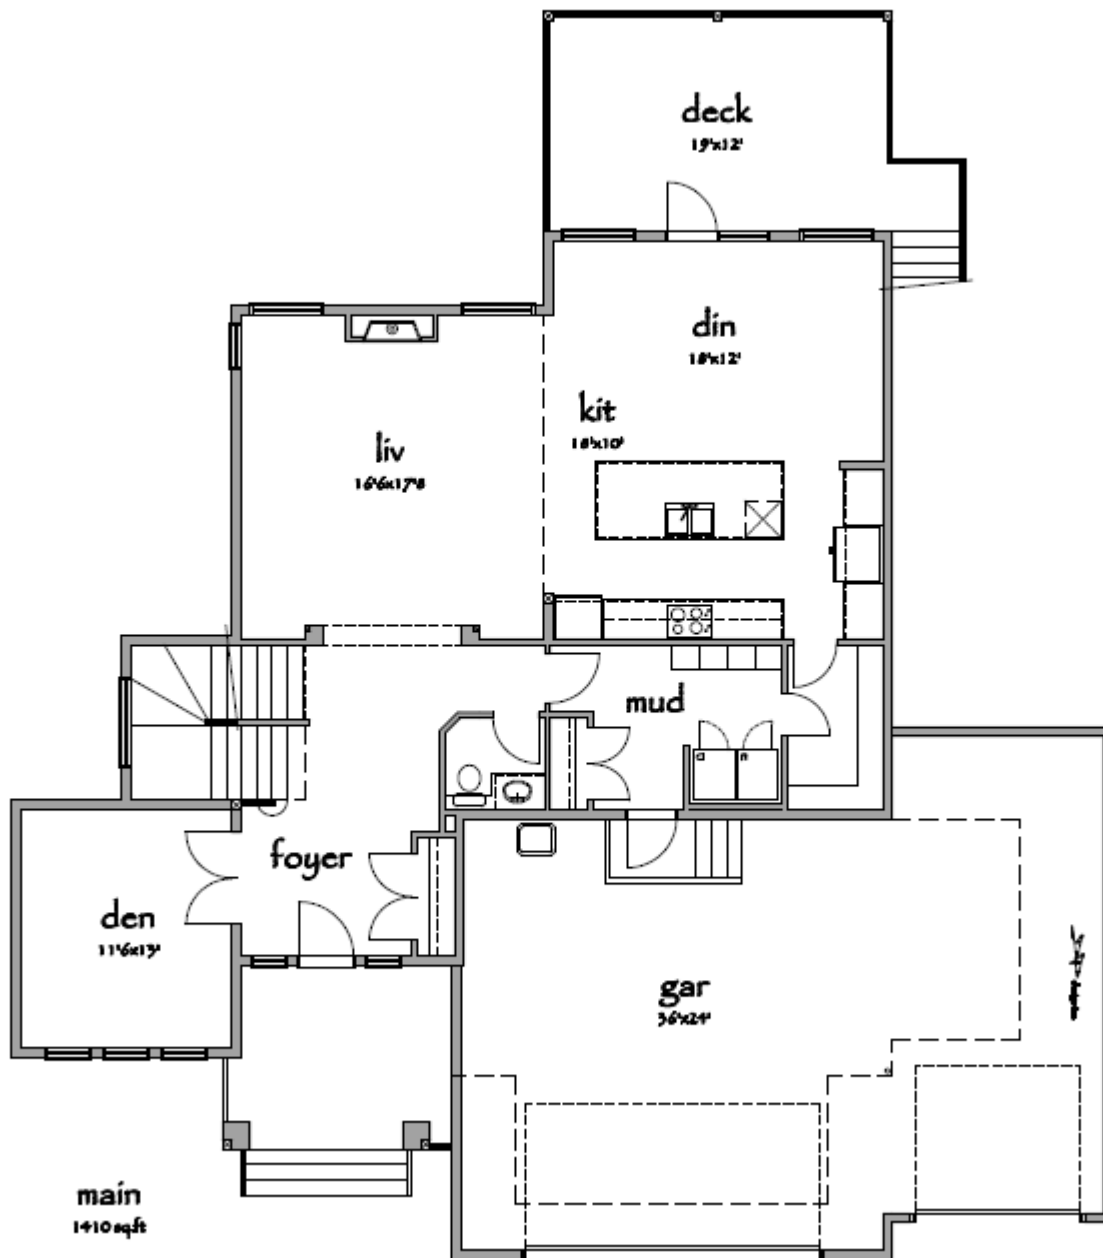

The Langcliffe

Two Story

 2791 Square Feet

 3 Bedrooms + Den

 Double Car Attached Garage

 2.5 Bathrooms

The Langcliffe

Two Story

Main Level |  1410 Square Feet

The Langcliffe

Two Story

Upper Level |  1381 Square Feet