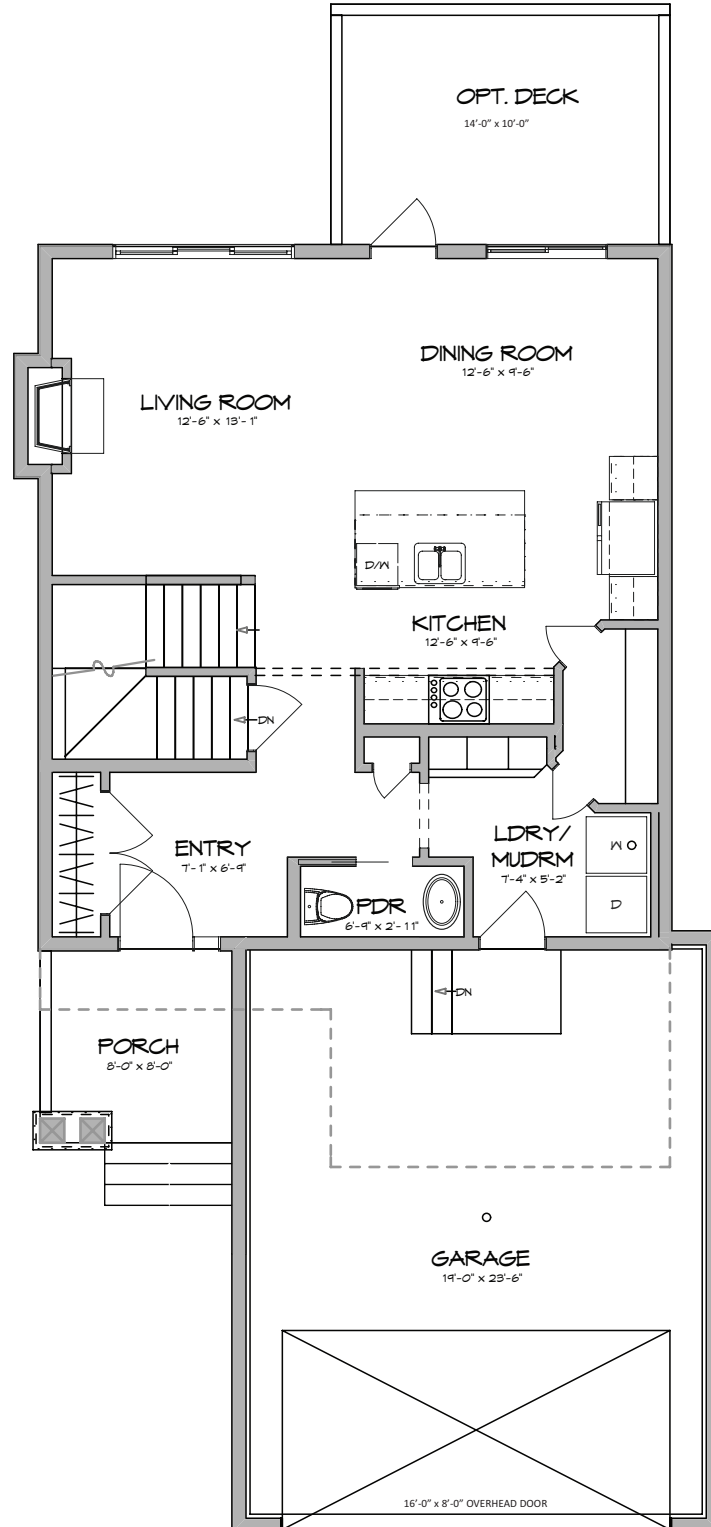

The Lakeridge

Two Storey

 1644 Square Feet

 3 Bedrooms + Bonus Room

 Double Car Attached Garage

 2.5 Bathrooms

The Lakeridge

Two Storey

Main Level | ↗ ↖ 759 Square Feet

The Lakeridge

Two Storey

Upper Floor |  885 Square Feet