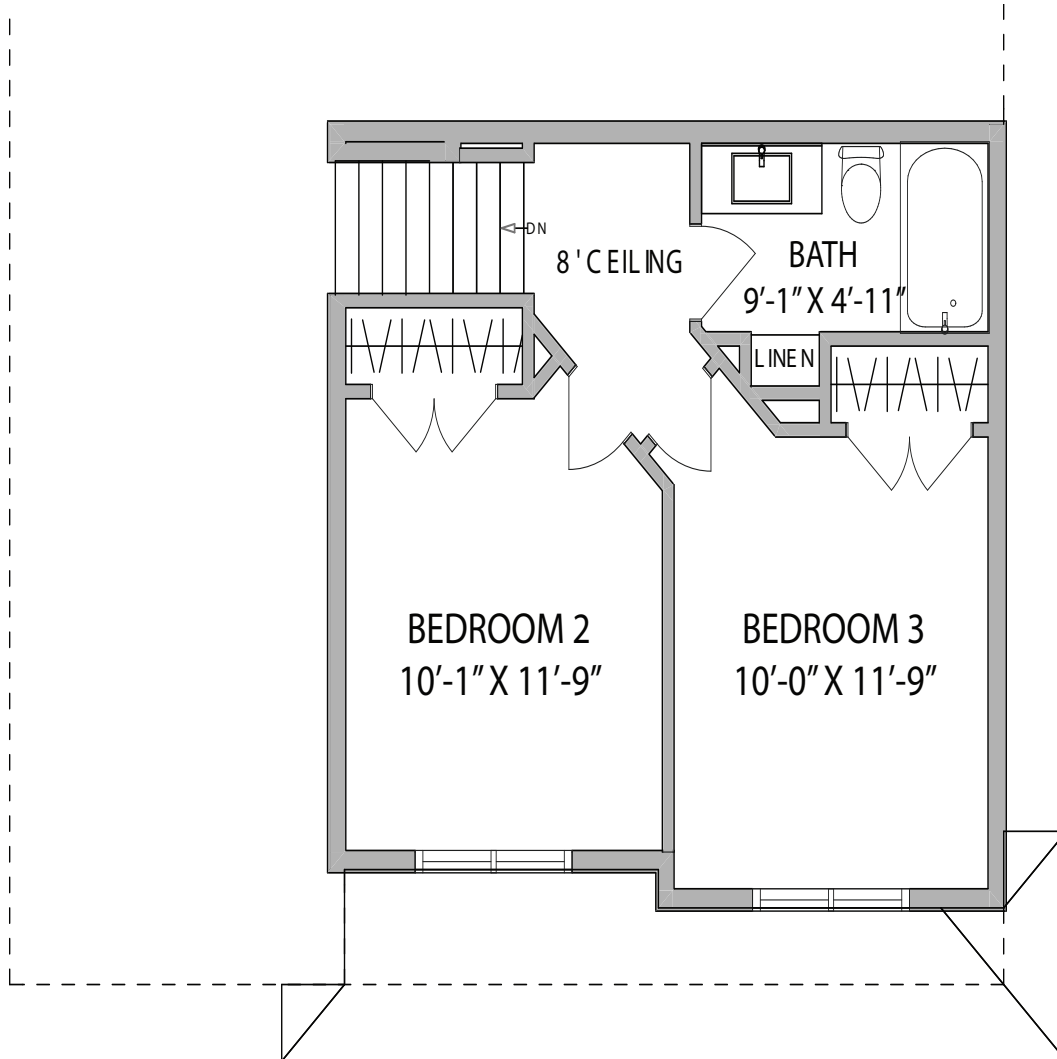

The Litt

MODIFIED BI-LEVEL

 1360 Square feet

 3 Bedrooms

 Garage with workspace

 2.5 Bathrooms

The Litt

MODIFIED BI-LEVEL

Main level |  933 Square feet

The Litt

MODIFIED BI-LEVEL

Upper level |  127 Square feet

The Litt

MODIFIED BI-LEVEL

Lower level |  502 Square feet