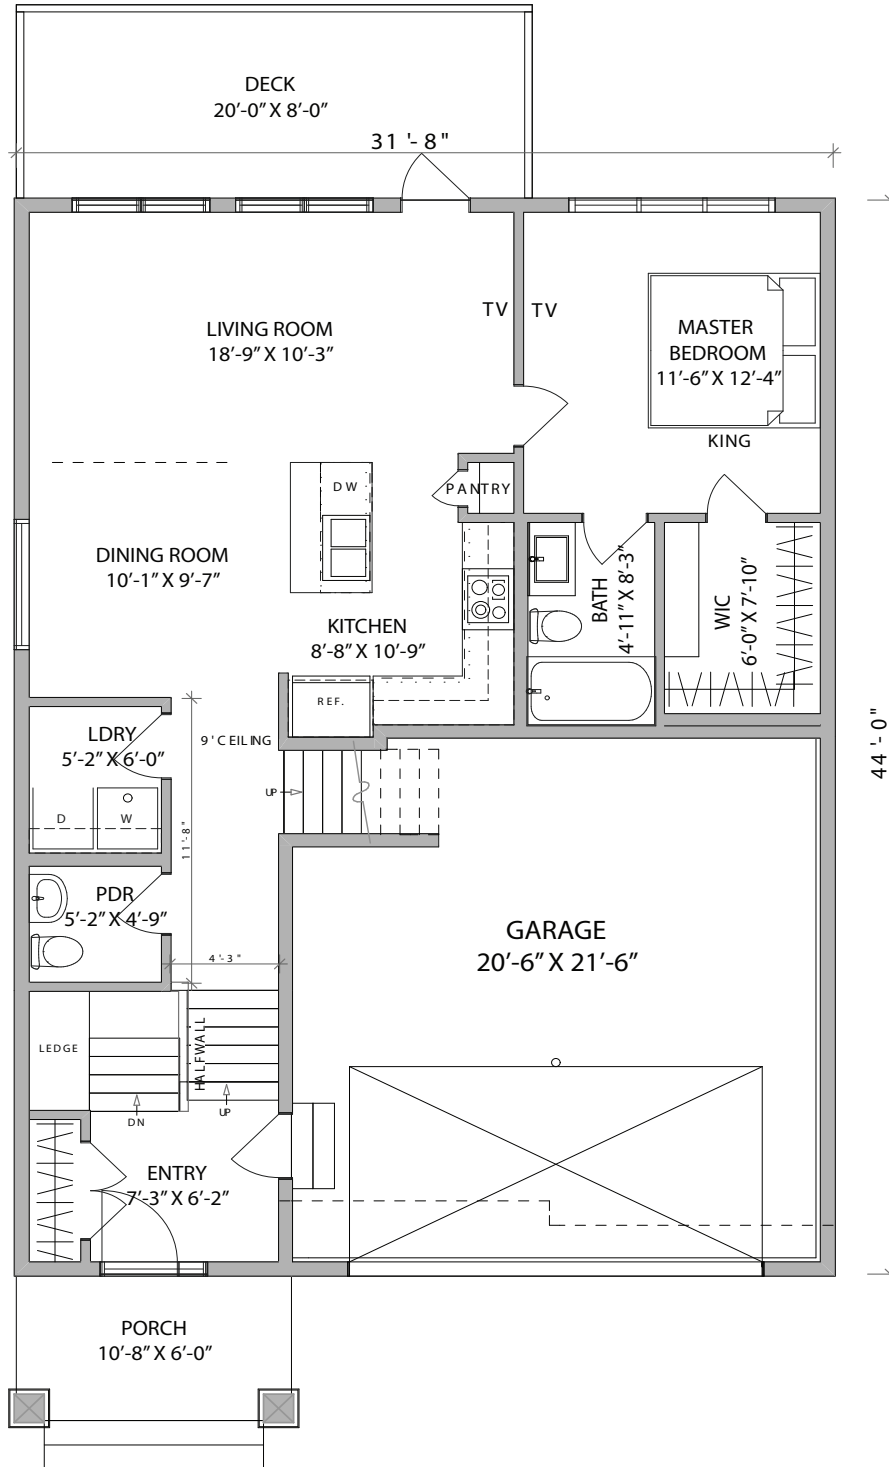

The Litt

MODIFIED BI-LEVEL

 1360 Square feet

 3 Bedrooms

 Garage with workspace

 2.5 Bathrooms

The Litt

MODIFIED BI-LEVEL

Main level |  933 Square feet

The Litt

MODIFIED BI-LEVEL

Upper level |  127 Square feet

The Litt

MODIFIED BI-LEVEL

Lower level |  502 Square feet