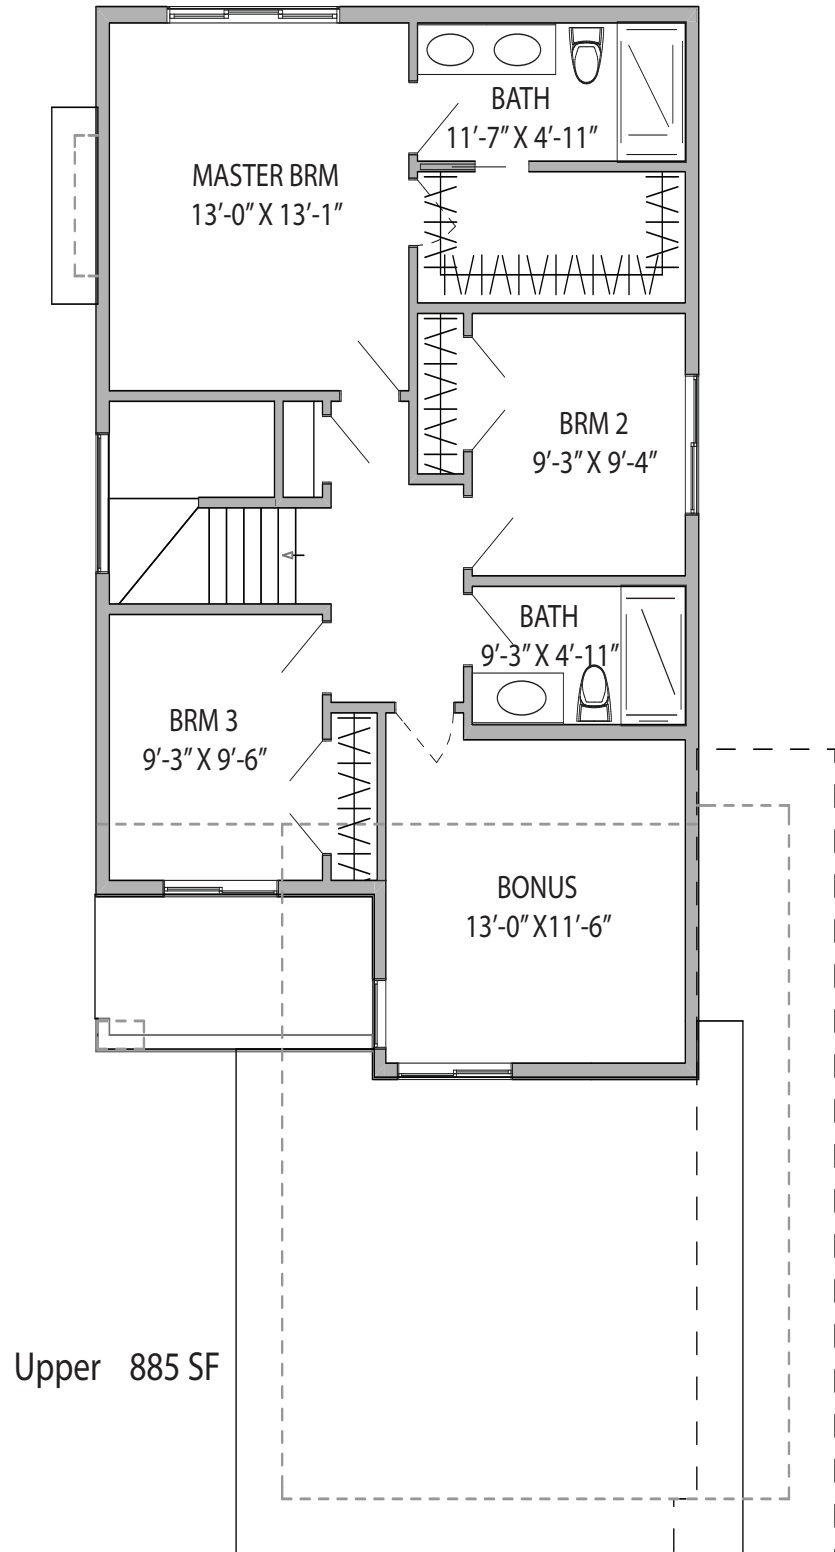

The Lakeridge II

2 STORY

 1644 Square feet

 3 Bedrooms plus flexible bonus room

 Garage with workspace

 2.5 Bathrooms

The Lakeridge II

2 STORY

Main level |  759 Square feet

The Lakeridge II

2 STORY

Upper level |  385 Square feet

Upper 885 SF