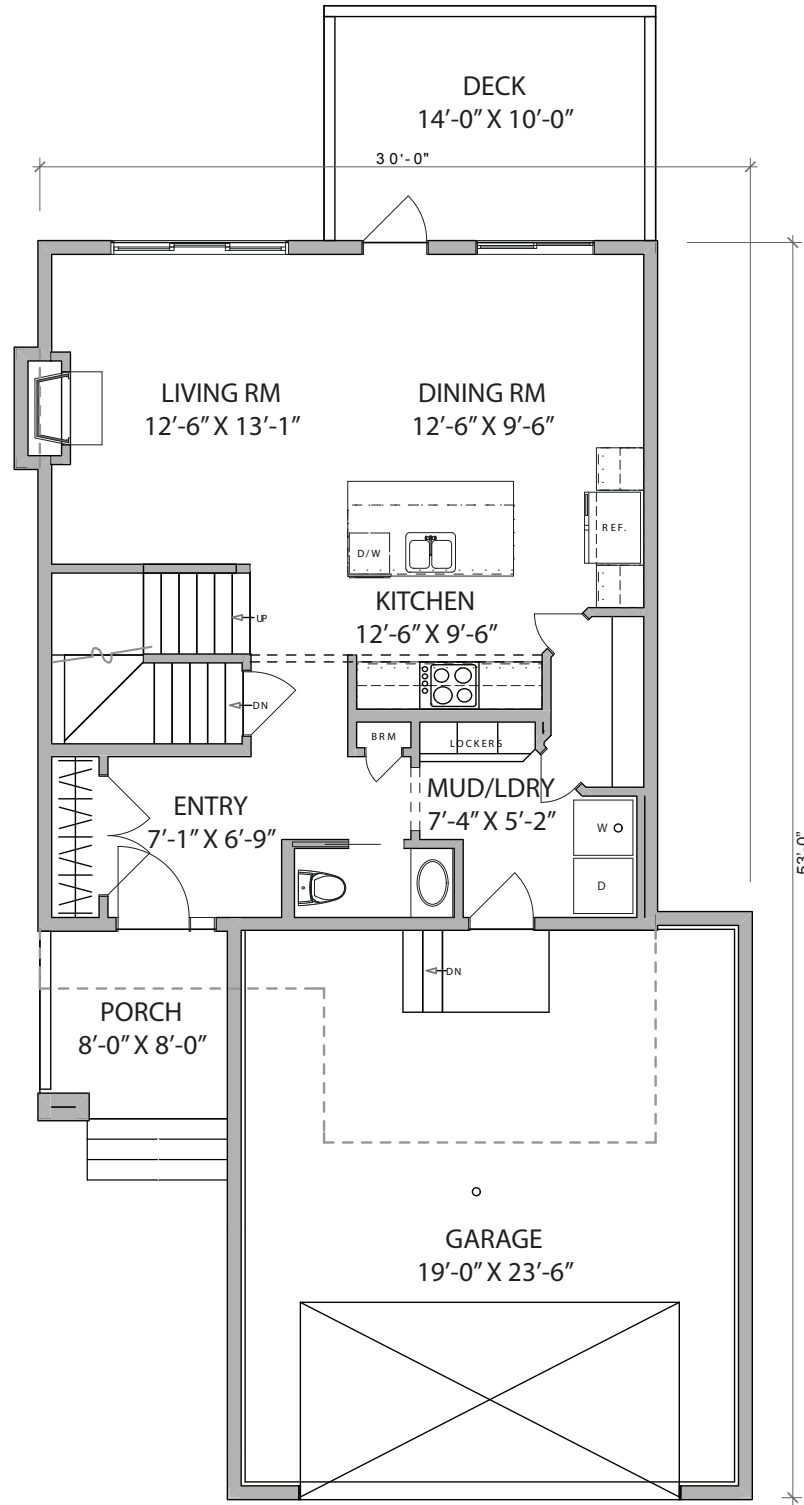

The Lakeridge II

2 STORY

 1644 Square feet

 3 Bedrooms plus flexible bonus room

 Garage with workspace

 2.5 Bathrooms

The Lakeridge II

2 STORY

Main level |  759 Square feet

The Lakeridge II

2 STORY

Upper level |  385 Square feet

Upper 885 SF