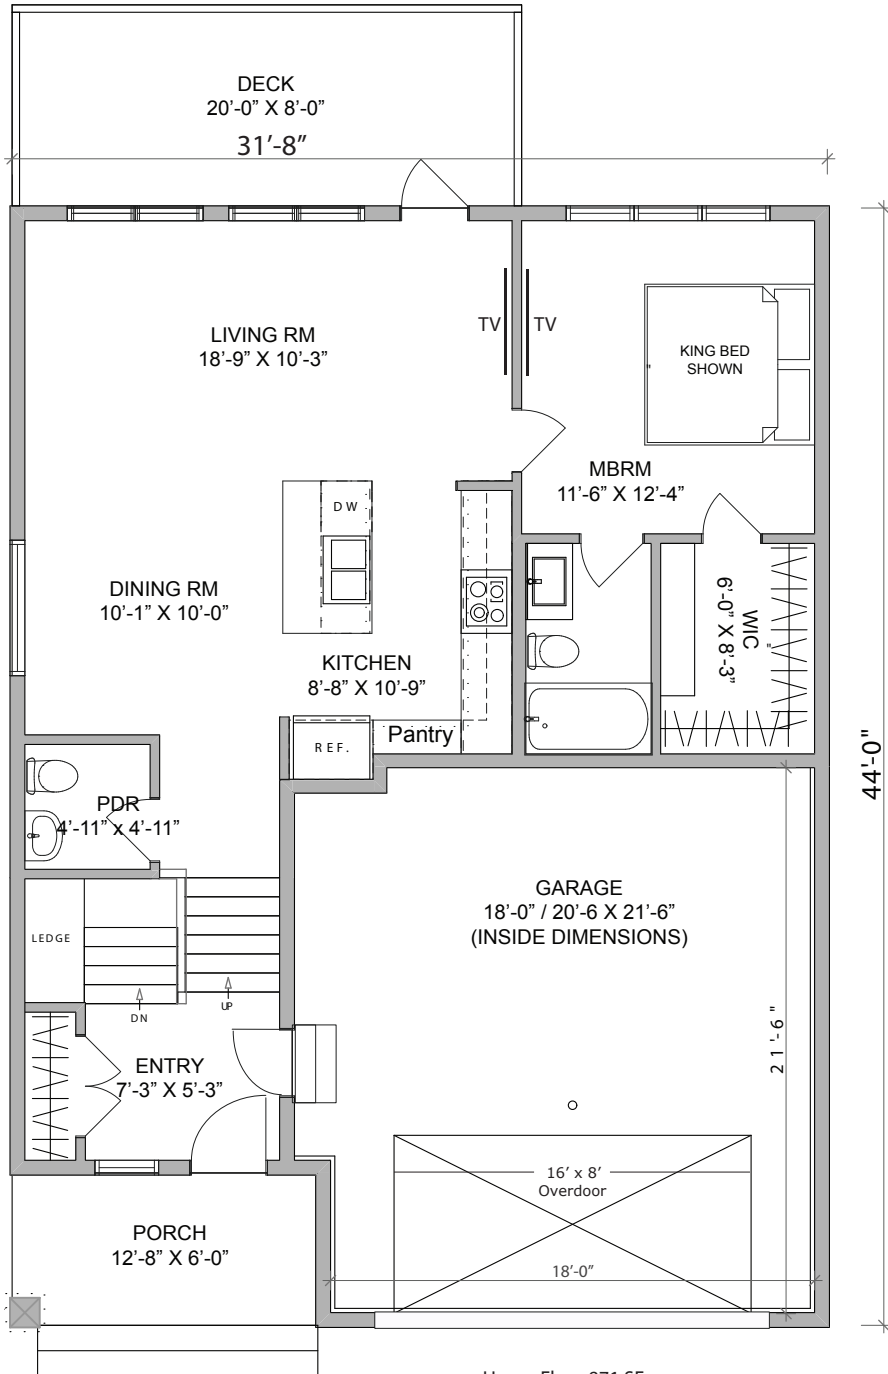

## The Lustre

BI-LEVEL

 1460 Square feet

 3 Bedrooms plus family room

 Large garage

 2.5 Bathrooms

# The Lustre

BI-LEVEL

Main level | 871 Square feet

# The Lustre

BI-LEVEL

Lower level |  589 Square feet