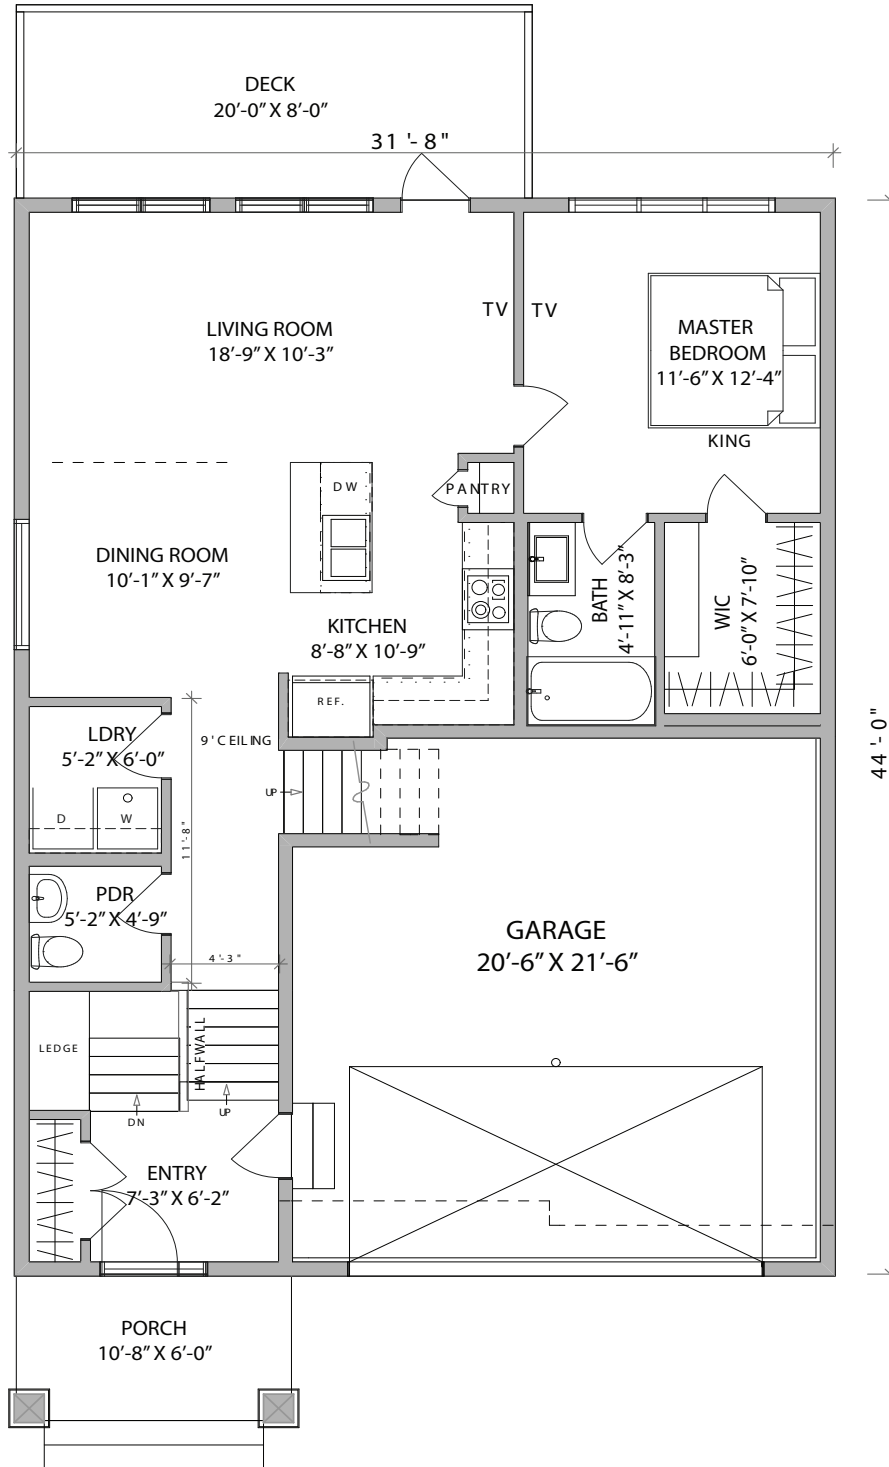

The Litt

MODIFIED BI-LEVEL

 1360 Square feet

 3 Bedrooms

 Garage with workspace

 2.5 Bathrooms

The Litt

MODIFIED BI-LEVEL

Main level |  933 Square feet

The Litt

MODIFIED BI-LEVEL

Upper level |  127 Square feet

The Litt

MODIFIED BI-LEVEL

Lower level |  502 Square feet