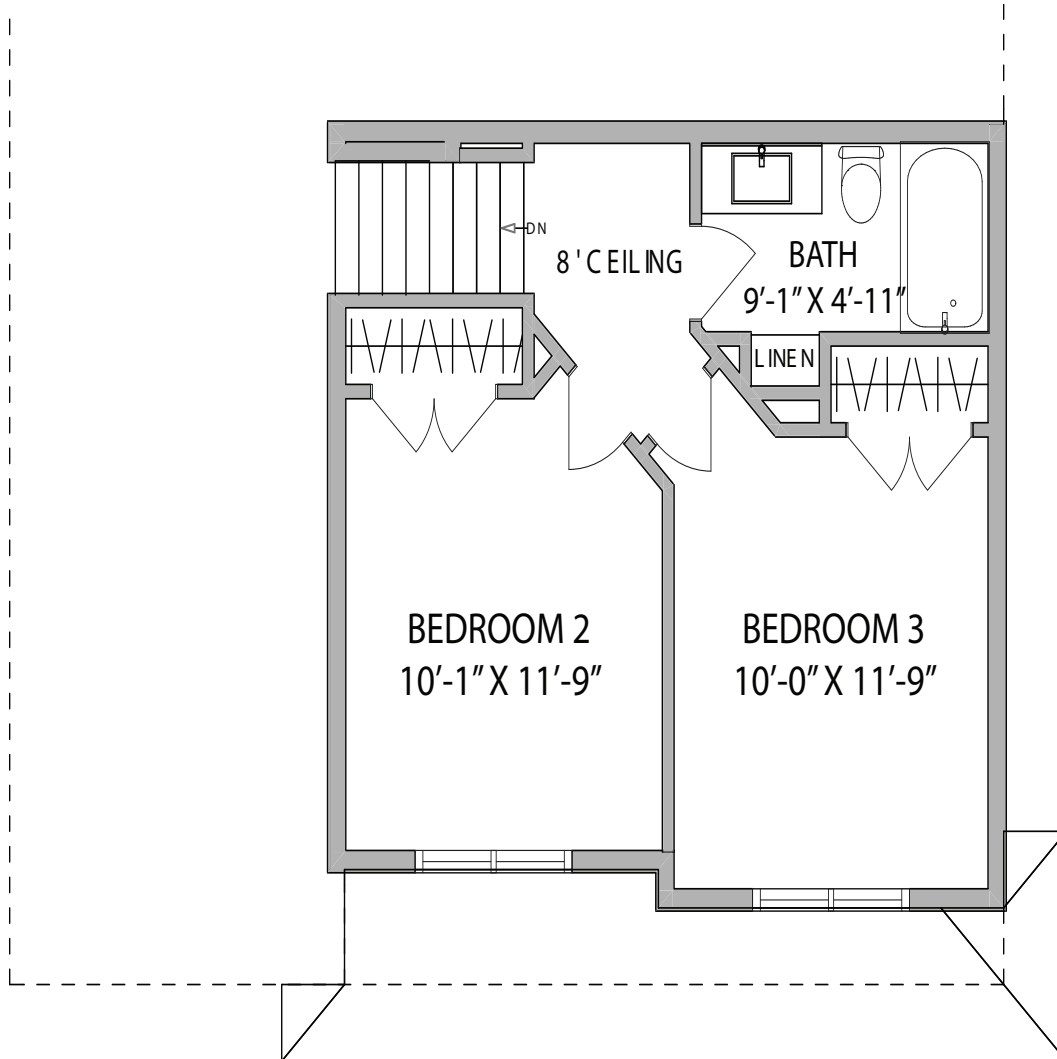

The Litt

MODIFIED BI-LEVEL

 1360 Square feet

 3 Bedrooms

 Garage with workspace

 2.5 Bathrooms

The Litt

MODIFIED BI-LEVEL

Main level |  933 Square feet

The Litt

MODIFIED BI-LEVEL

Upper level |  127 Square feet

The Litt

MODIFIED BI-LEVEL

Lower level |  502 Square feet