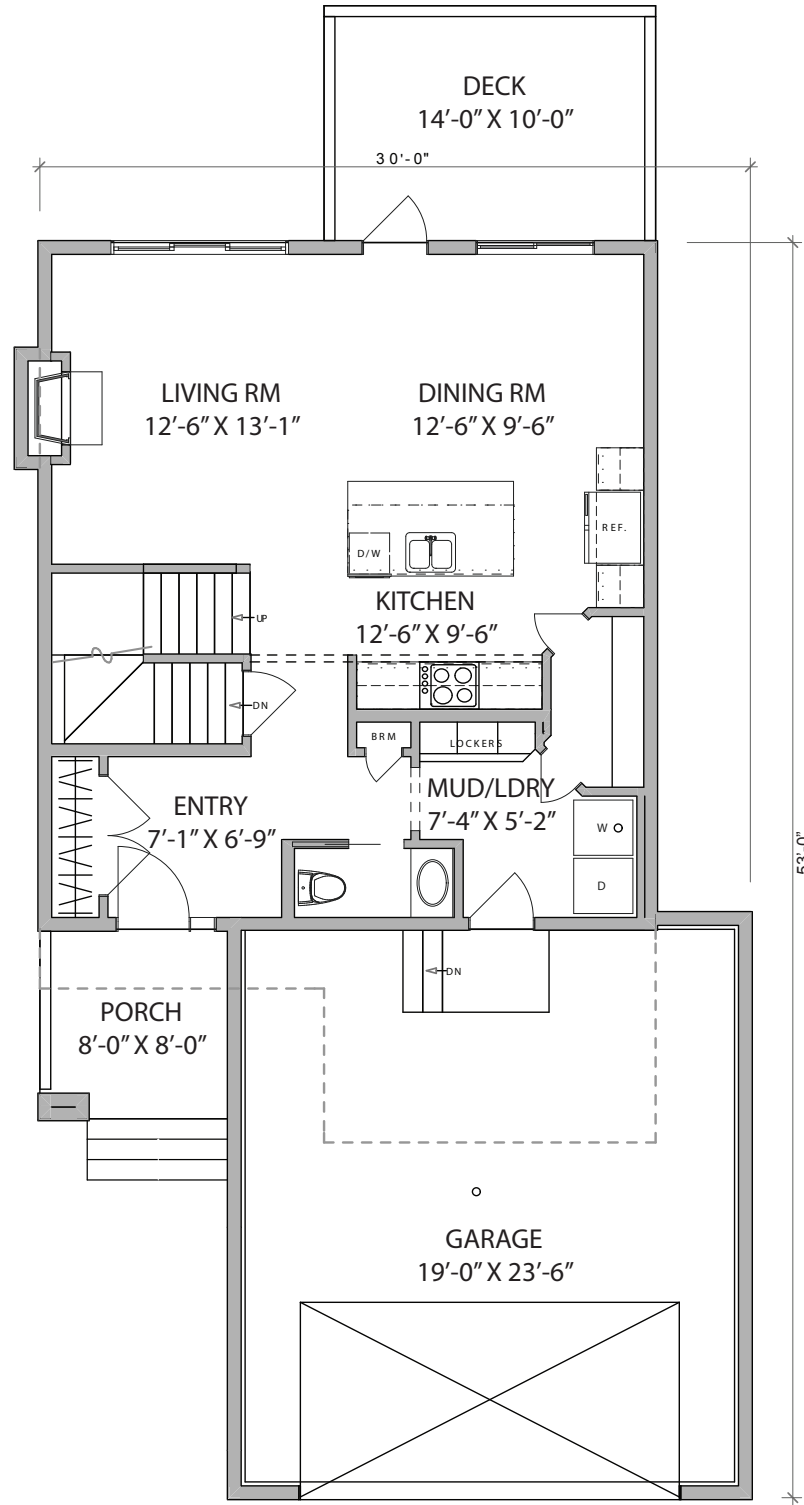

The Lakeridge II

2 STORY

 1644 Square feet

 3 Bedrooms plus flexible bonus room

 Garage with workspace

 2.5 Bathrooms

The Lakeridge II

2 STORY

Main level |  759 Square feet

The Lakeridge II

2 STORY

Upper level |  385 Square feet

Upper 885 SF