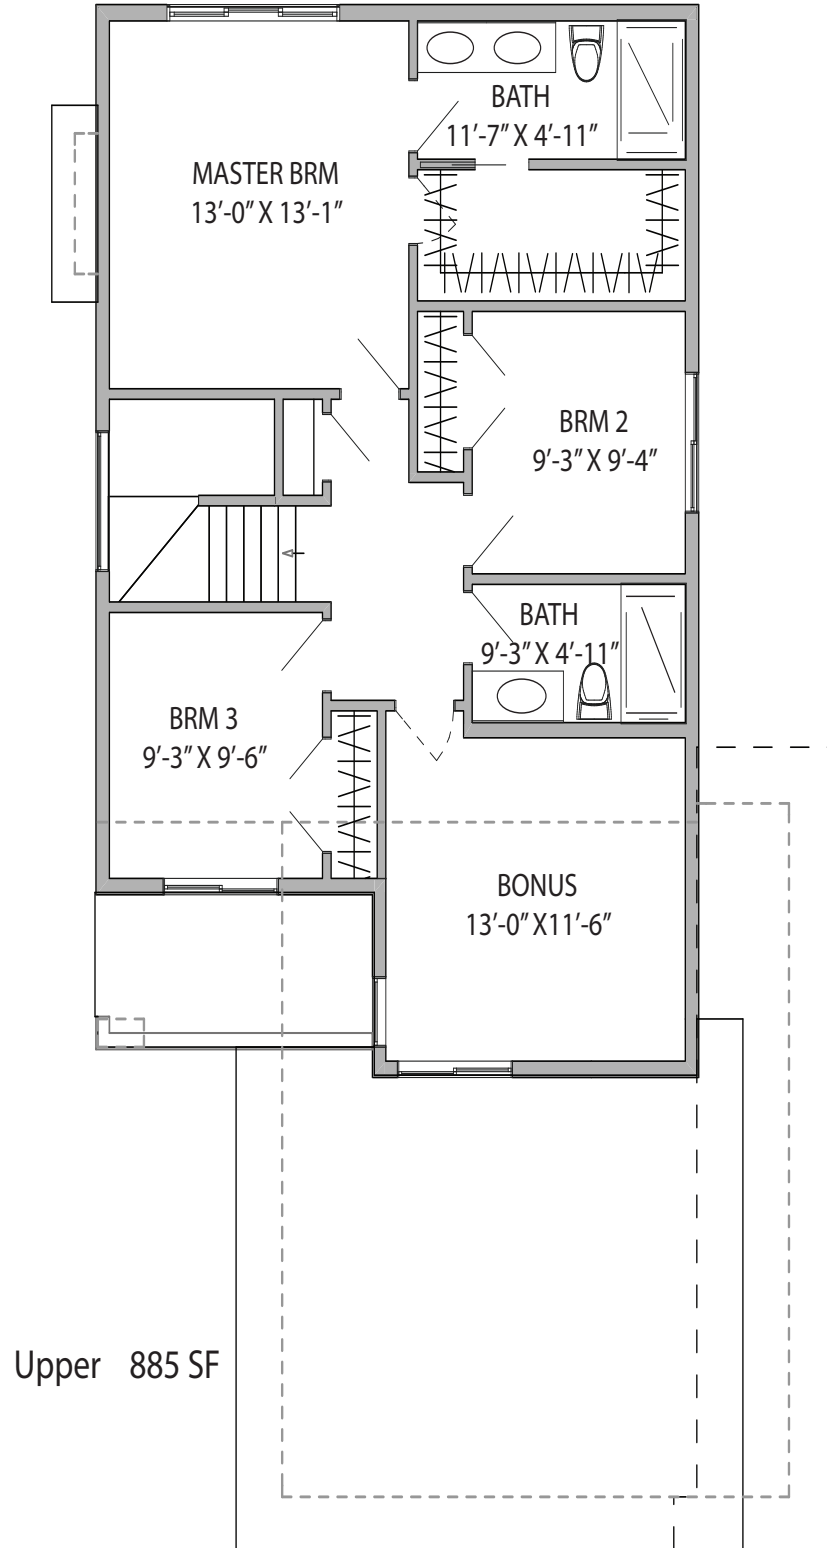

The Lakeridge II

2 STORY

 1644 Square feet

 3 Bedrooms plus flexible bonus room

 Garage with workspace

 2.5 Bathrooms

The Lakeridge II

2 STORY

Main level |  759 Square feet

The Lakeridge II

2 STORY

Upper level |  385 Square feet

Upper 885 SF