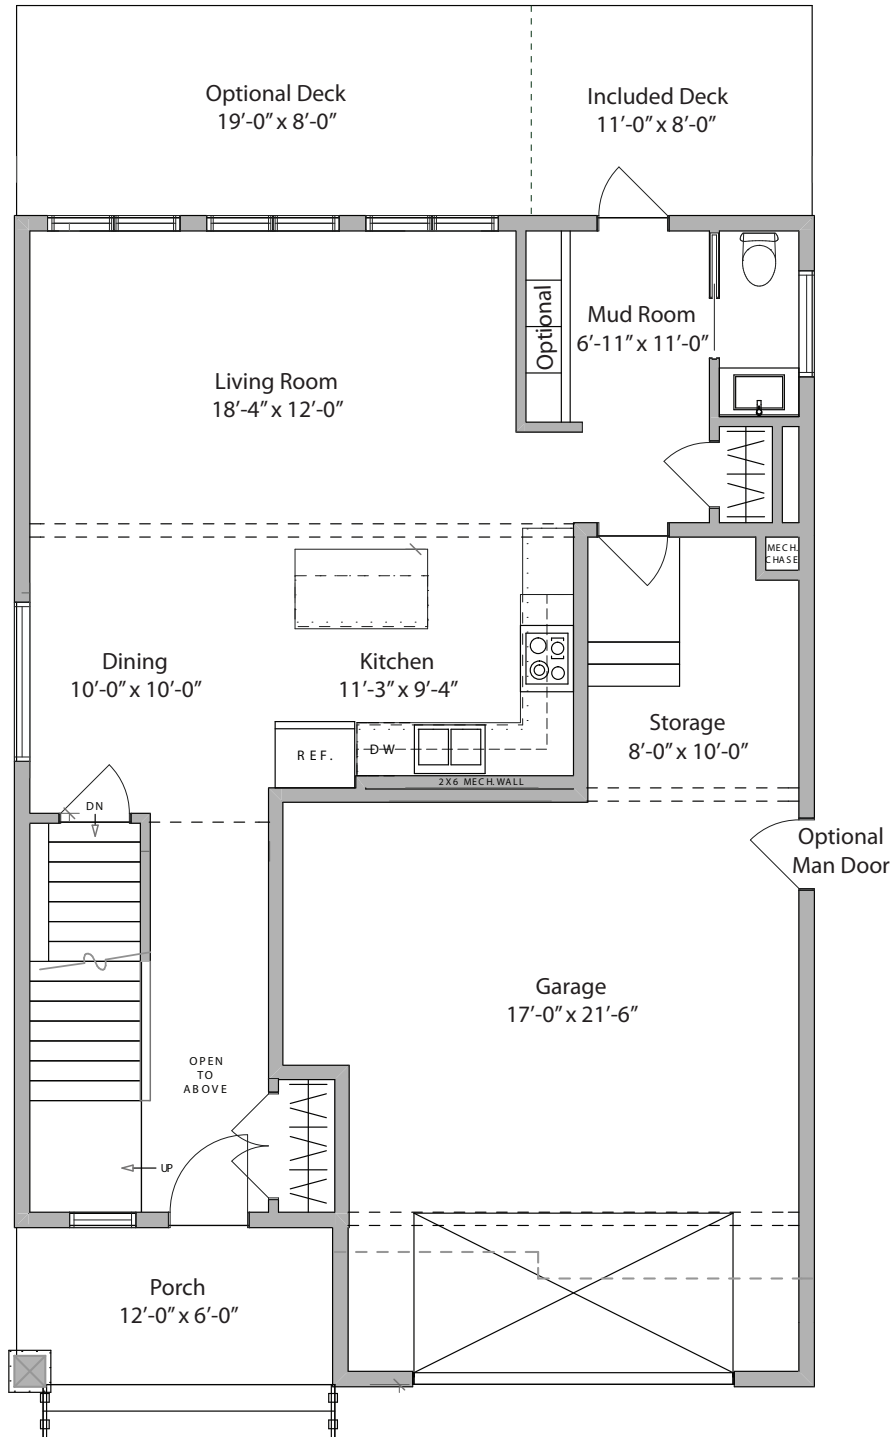

LUX - CRAFTSMAN

LUX - CONTEMPORARY

LUX - PRAIRIE

The Lux II

2 STOREY

 1806 Square feet

 3 Bedrooms plus bonus

 Garage with workspace

 2.5 Bathrooms

The Lux II

2 STOREY

Main level |  750 Square feet

The Lux II

2 STOREY

Upper level |  1056 Square feet

The Lux II

2 STOREY

Lower level |  543 Square feet