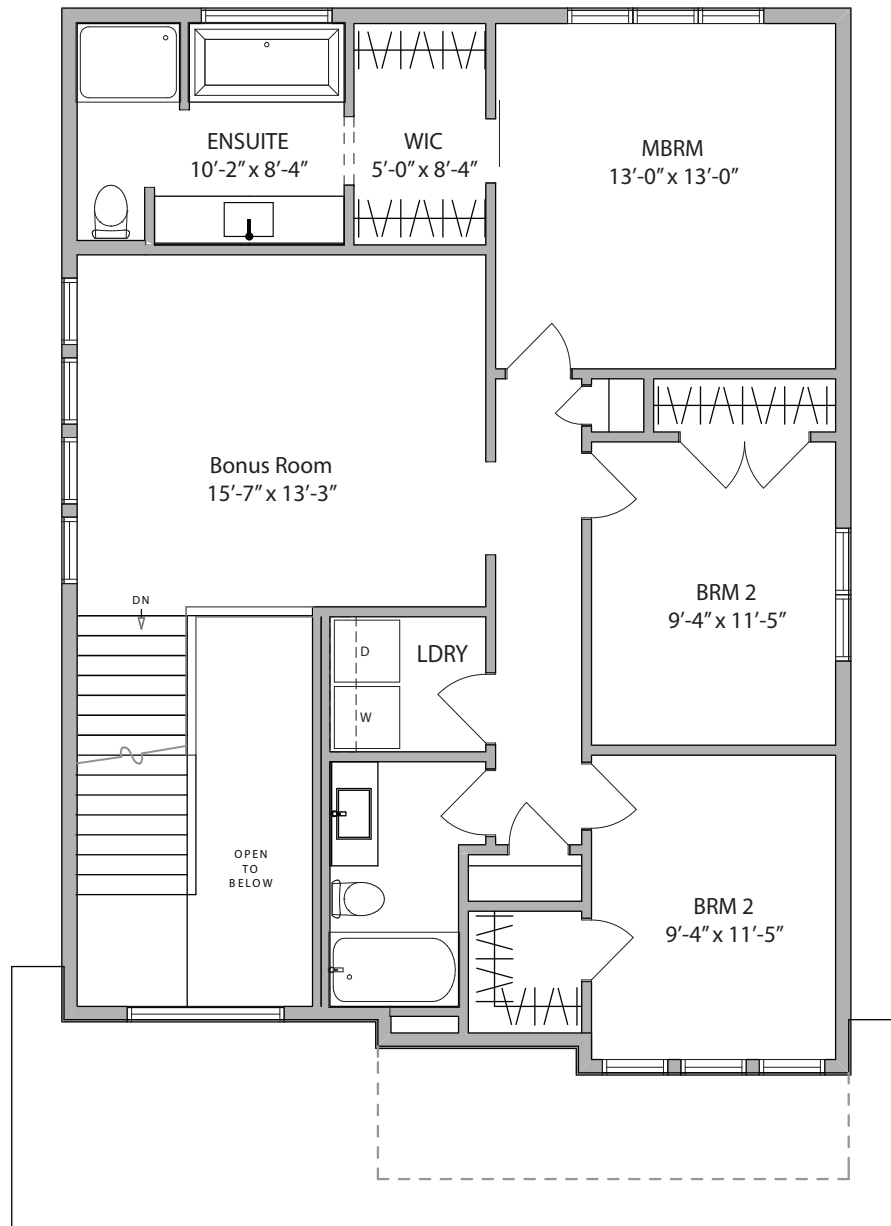

LUX - CRAFTSMAN

LUX - CONTEMPORARY

LUX - PRAIRIE

The Lux II

2 STOREY

 1806 Square feet

 3 Bedrooms plus bonus

 Garage with workspace

 2.5 Bathrooms

The Lux II

2 STOREY

Main level |  750 Square feet

The Lux II

2 STOREY

Upper level |  1056 Square feet

The Lux II

2 STOREY

Lower level |  543 Square feet