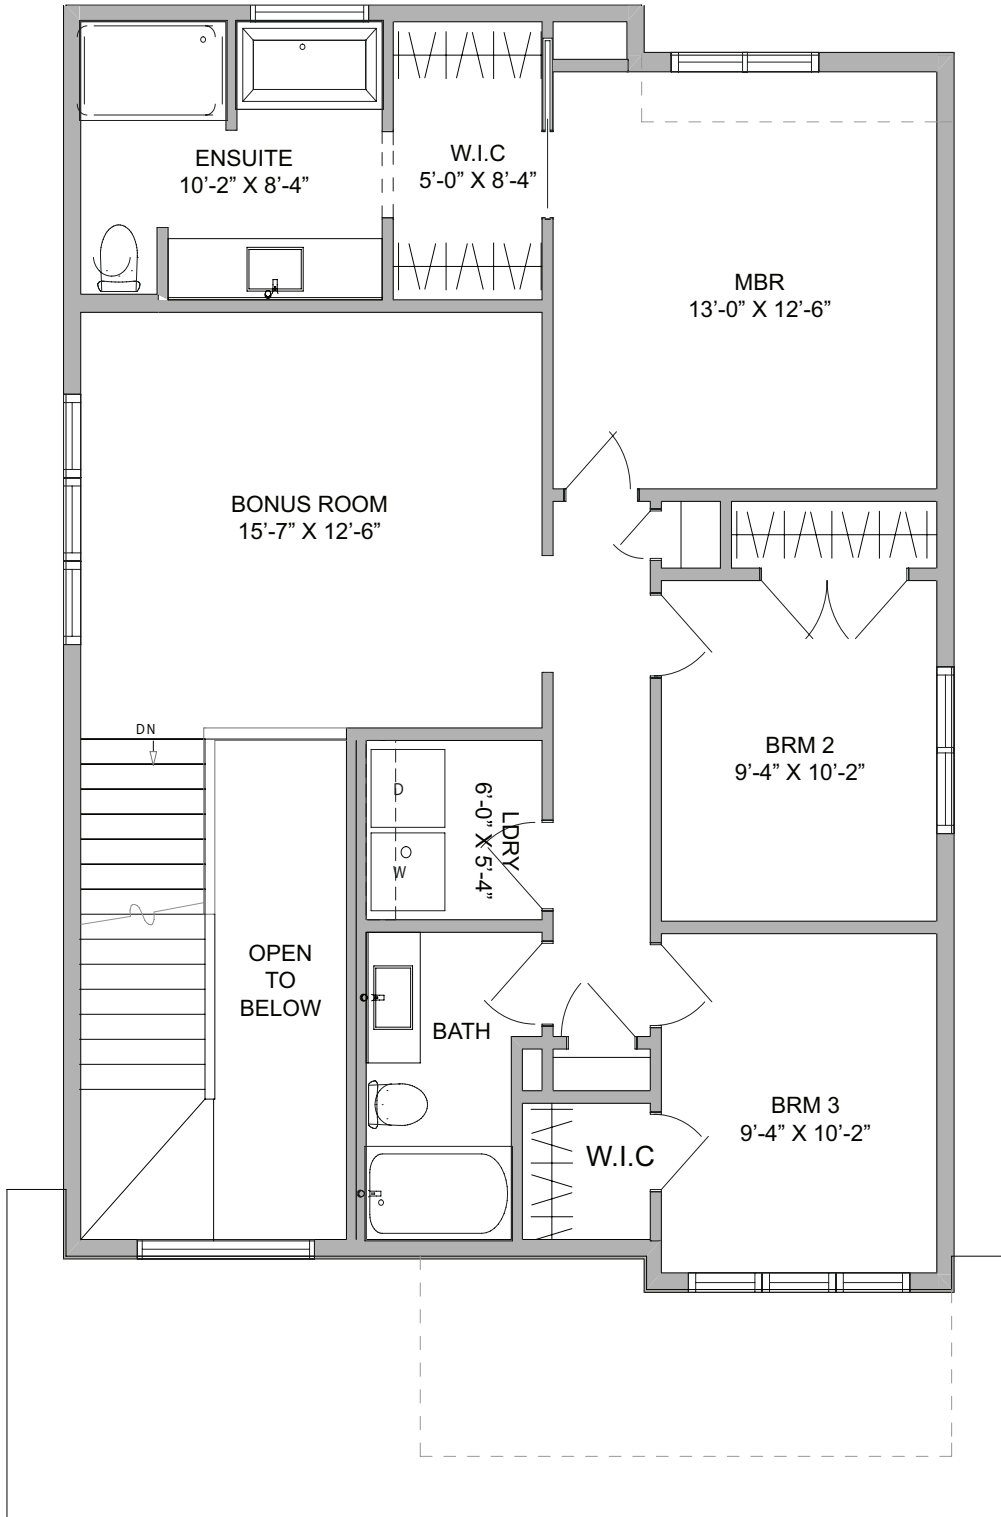

LUX - CONTEMPORARY

LUX - CRAFTSMAN

LUX - PRAIRIE

The Lux

2 STOREY

 1705 Square Feet

 3 Bedrooms plus bonus

 Double Car Attached Garage

 2.5 Bathrooms

The Lux

2 STOREY

Main Level |  698 Square Feet

The Lux

2 STOREY

Upper Level |  1007 Square Feet

The Lux

2 STOREY

Lower Level |  502 Square Feet