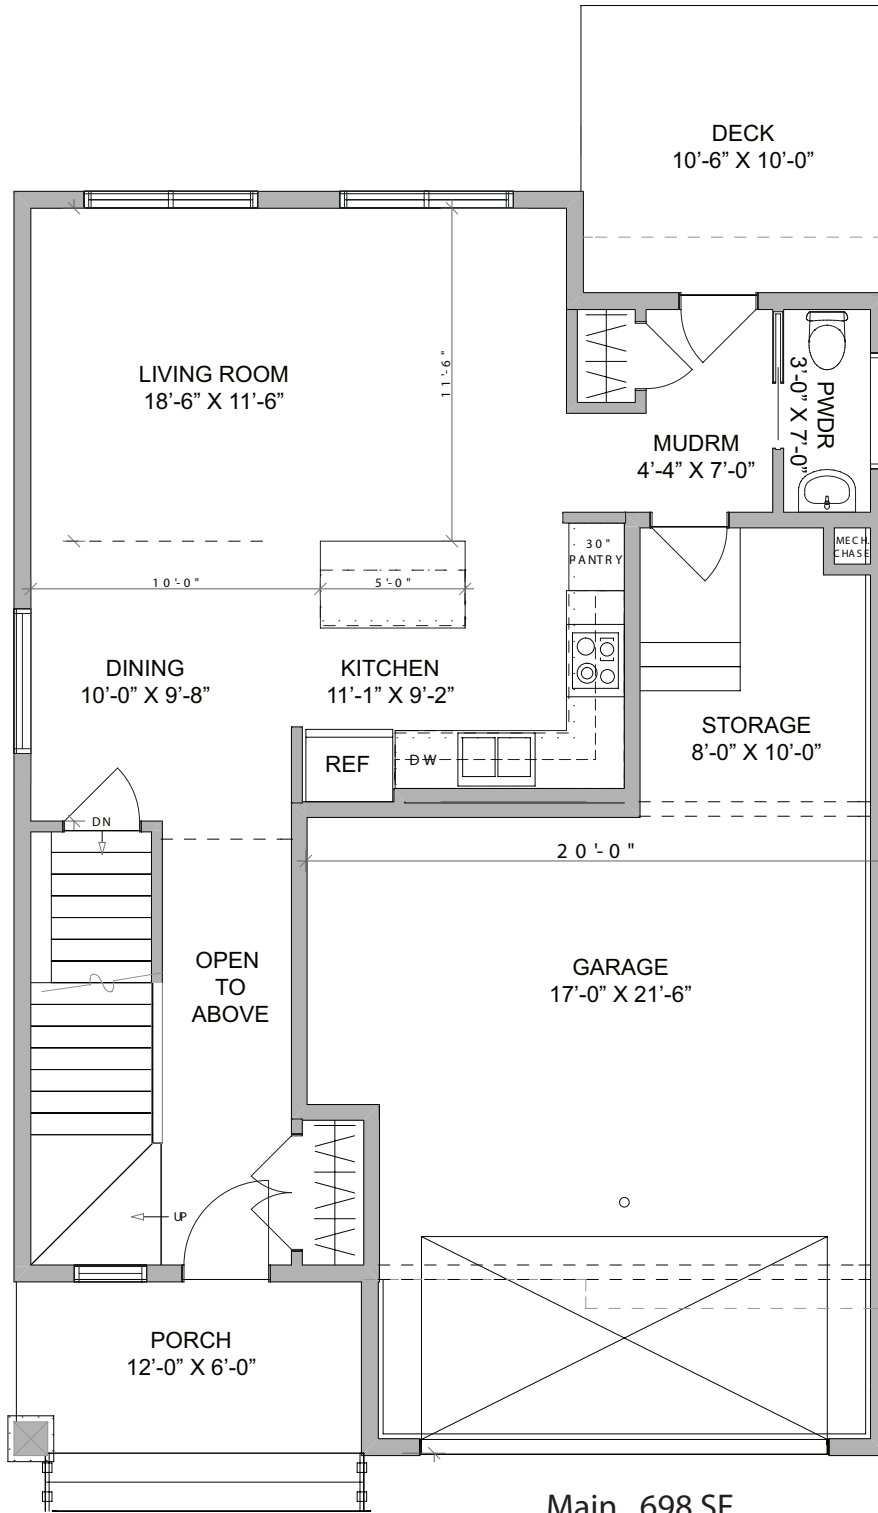

LUX - CONTEMPORARY

LUX - CRAFTSMAN

LUX - PRAIRIE

The Lux

2 STOREY

 1705 Square Feet

 3 Bedrooms plus bonus

 Double Car Attached Garage

 2.5 Bathrooms

The Lux

2 STOREY

Main Level |  698 Square Feet

The Lux

2 STOREY

Upper Level |  1007 Square Feet

The Lux

2 STOREY

Lower Level |  502 Square Feet