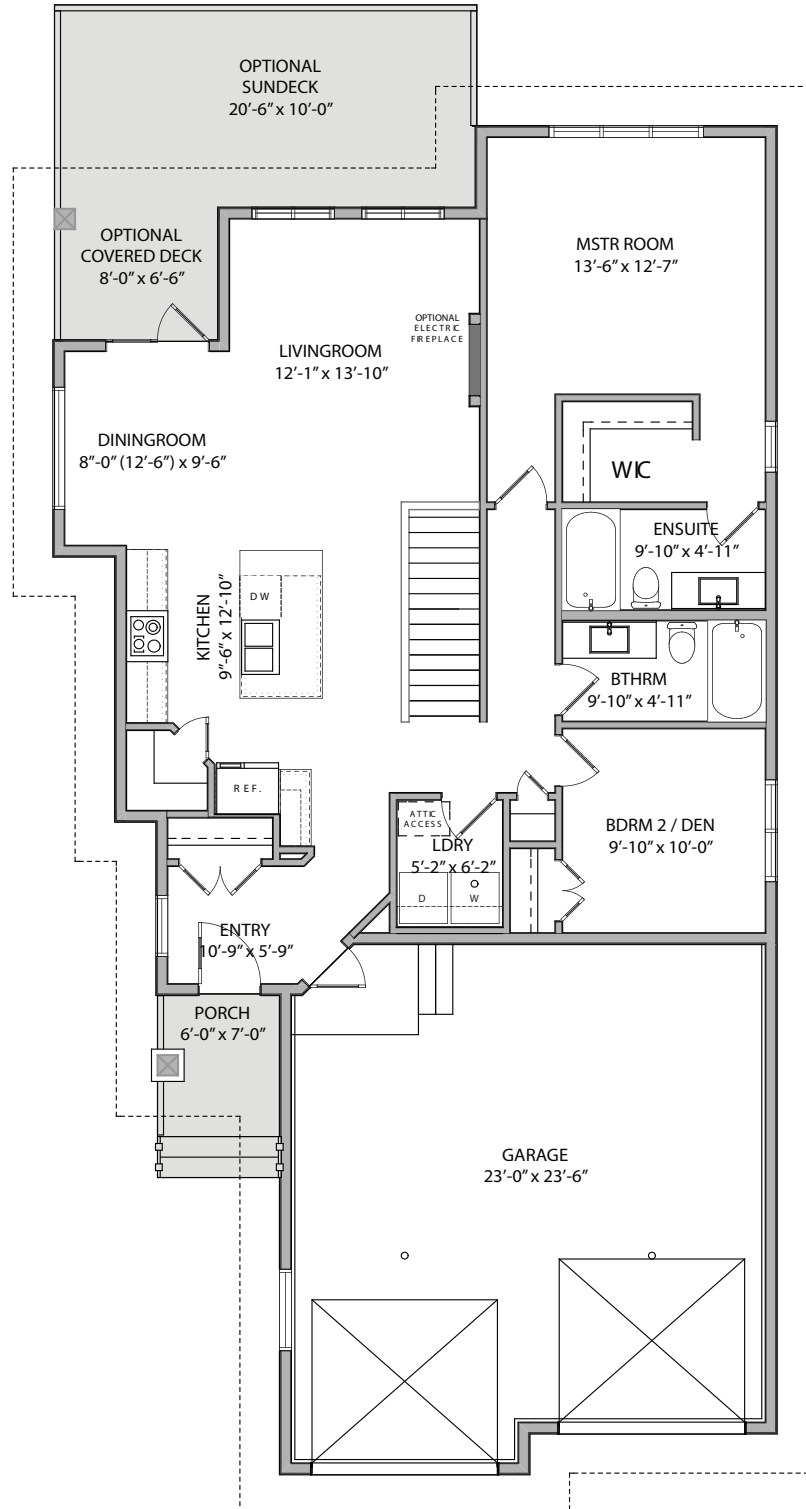

The Liora

BUNGALOW

 1218 Square Feet

 1 Bedroom plus Den / Bdrm 2

 Double Car Attached Garage

 2 Bathrooms

The Liora

BUNGALOW

Main Level |  1218 Square Feet

The Liora

BUNGALOW

Basement |  906 Square Feet