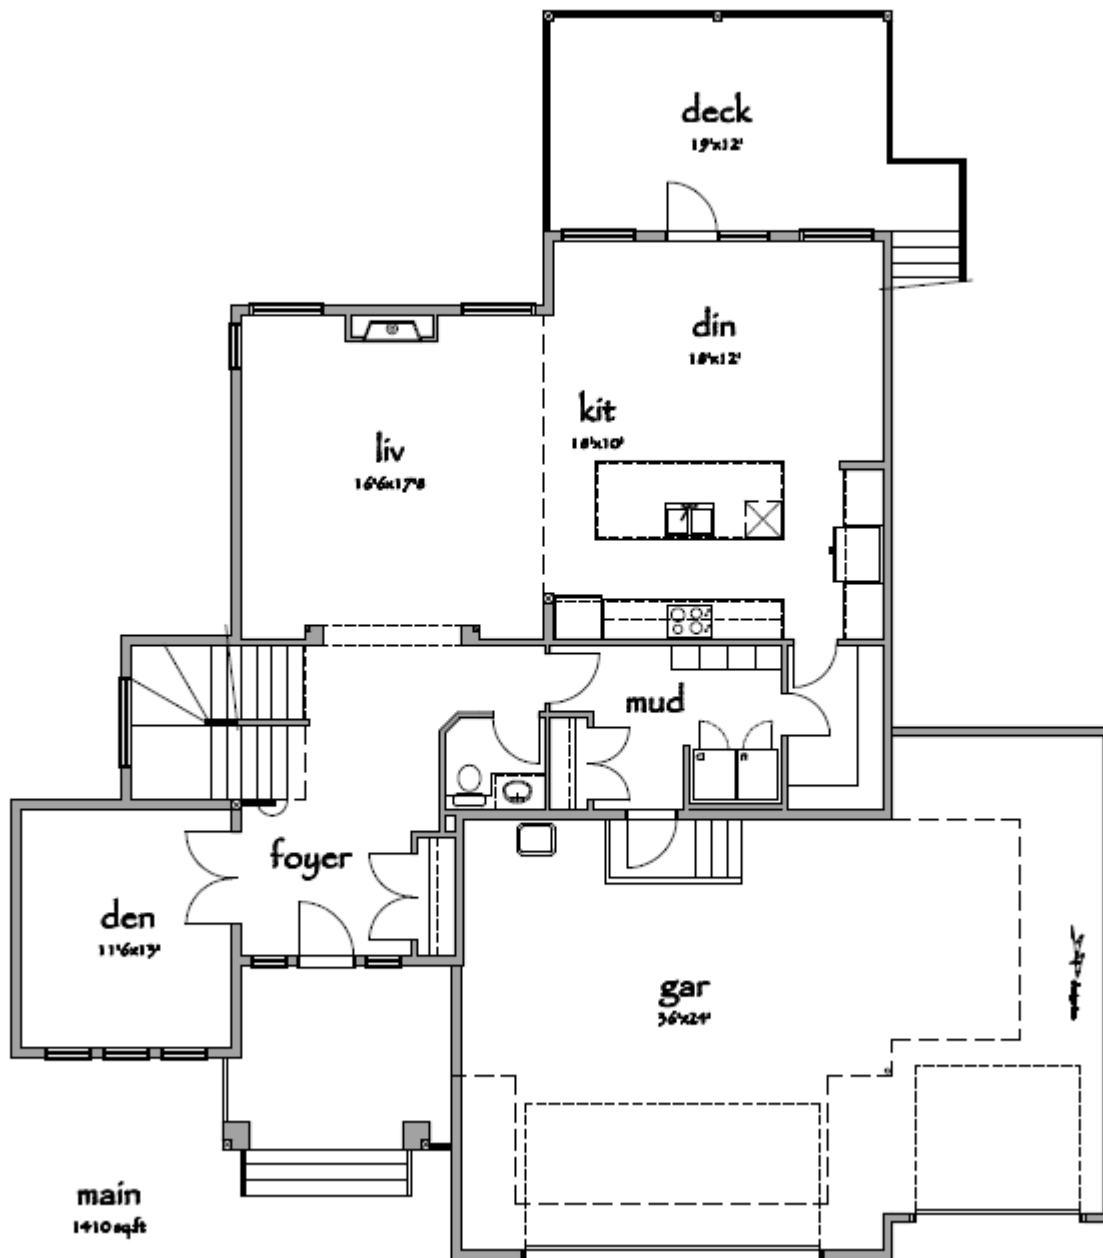

## The Langcliffe

Two Story

 2791 Square Feet

 3 Bedrooms + Den

 Double Car Attached Garage

 2.5 Bathrooms

# The Langcliffe

Two Story

Main Level |  1410 Square Feet

# The Langcliffe

Two Story

Upper Level |  1381 Square Feet