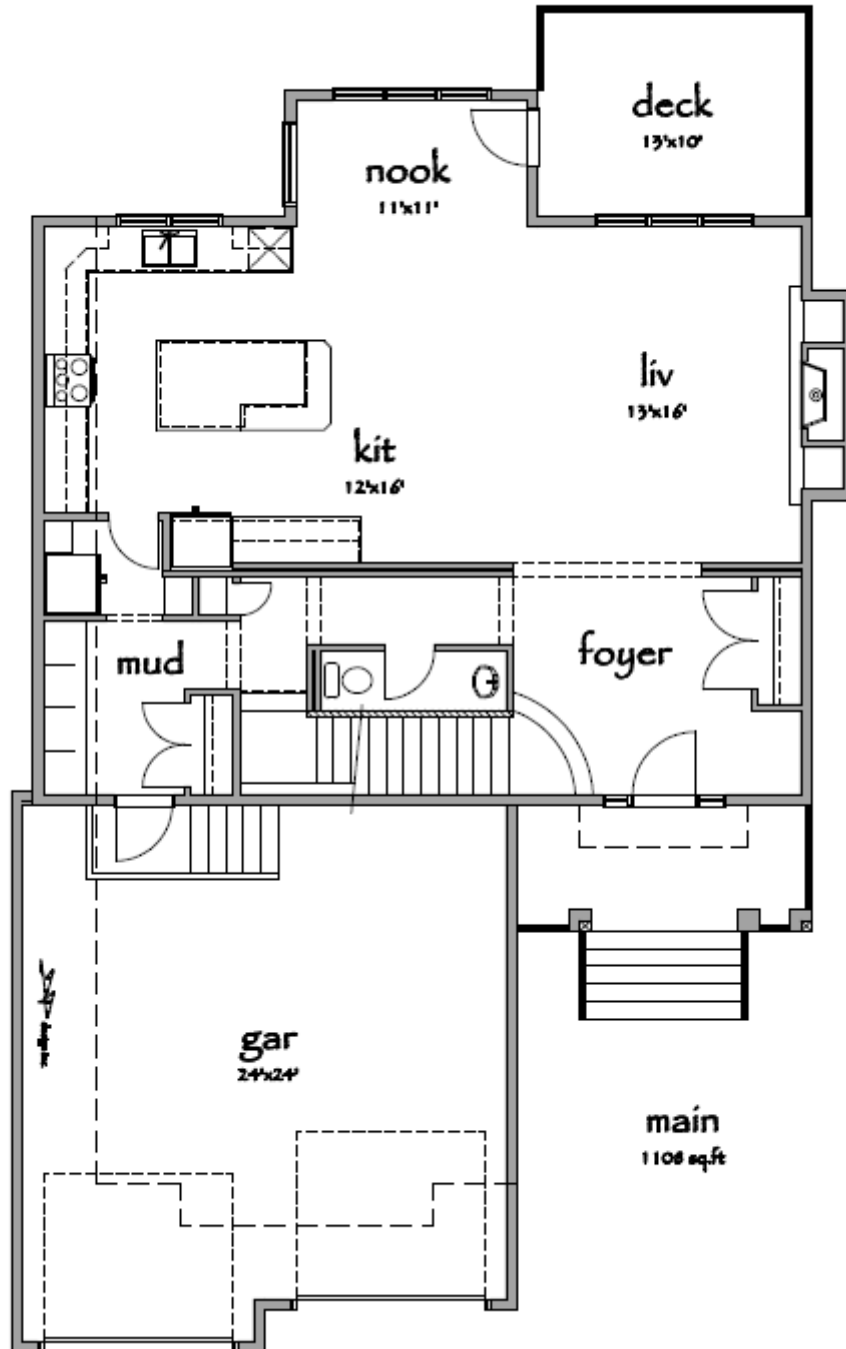

The Lennon

Two Story

 2429 Square Feet

 3 Bedrooms

 Double Car Attached Garage

 2.5 Bathrooms

The Lennon

Two Level

Main Level |  1108 Square Feet

The Lennon

Two Level

Upper Level |  1321 Square Feet