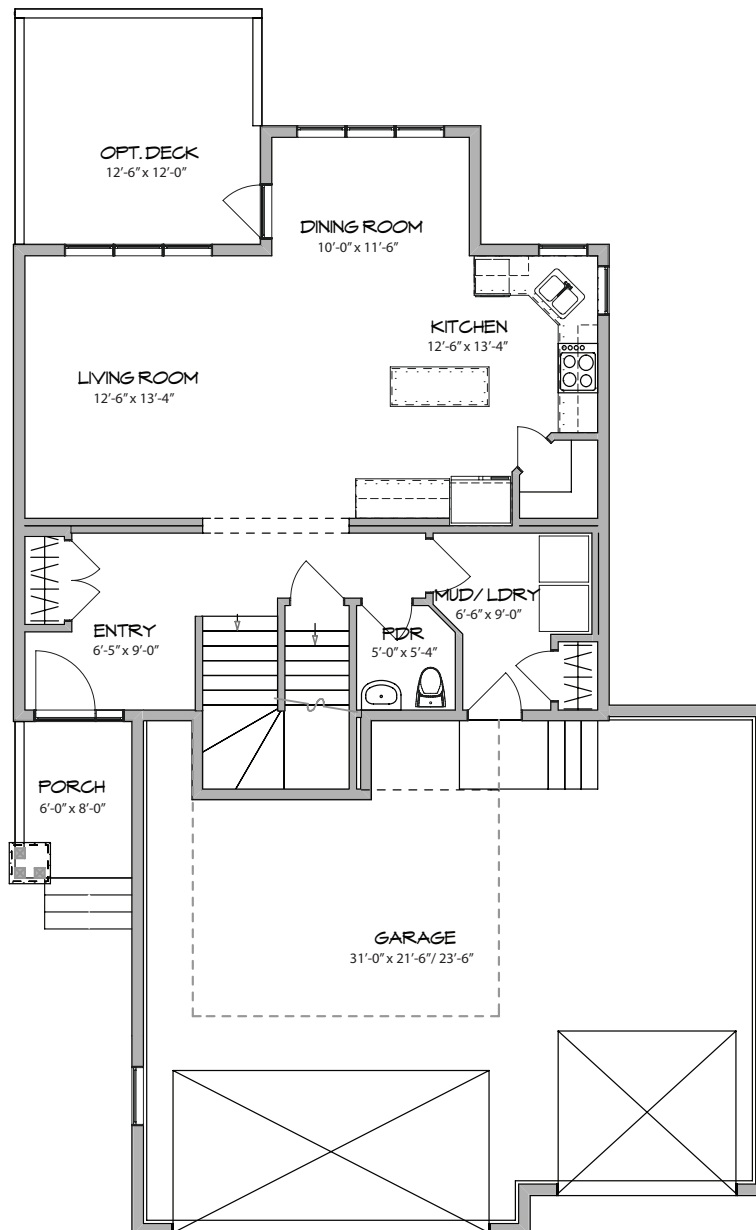

## The Lorante

Two Storey

 1714 Square Feet

 3 Bedrooms + Bonus Room

 Triple Car Attached Garage

 2.5 Bathrooms

# The Lorante

Two Storey

Main Level |  822 Square Feet

# The Lorante

Two Storey

Upper Floor |  892 Square Feet