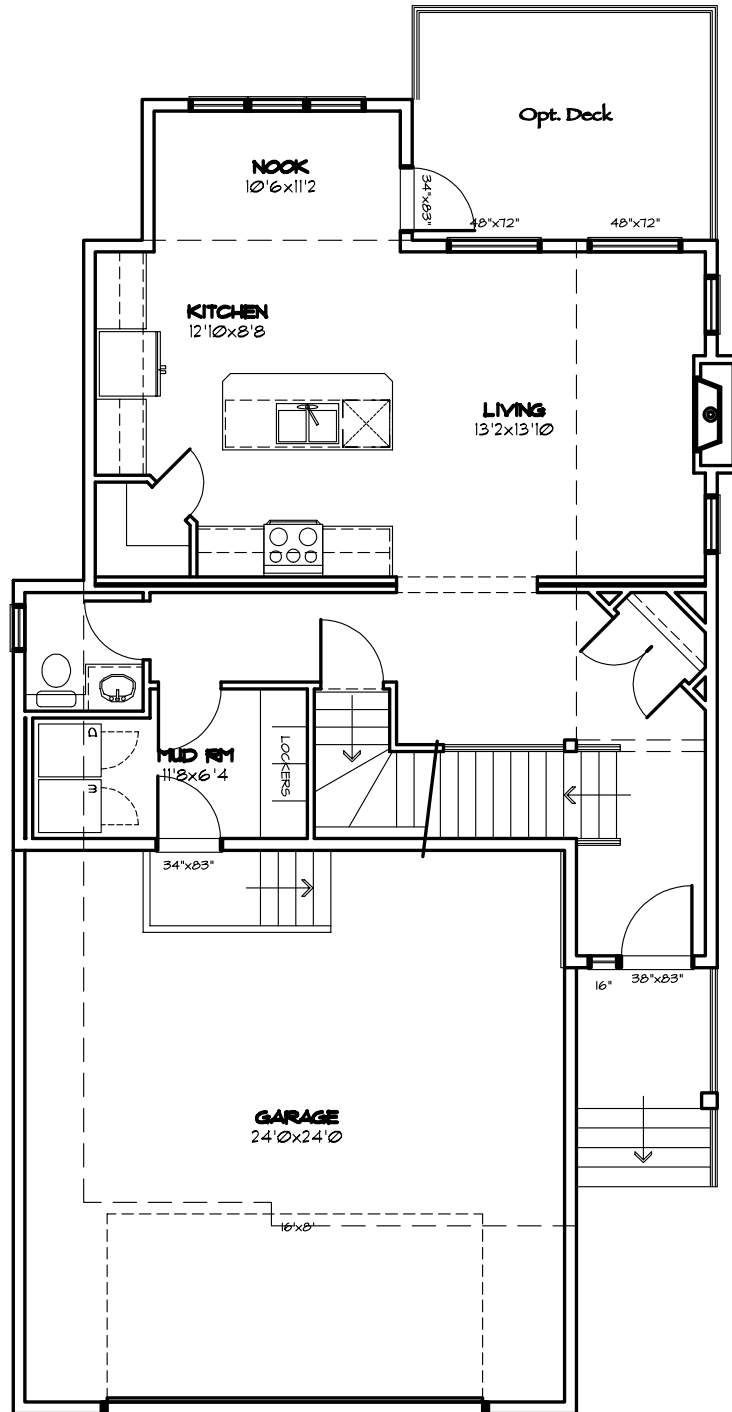

The Lazzaro

Two Storey

 1721 Square Feet

 4 Bedrooms

 Double Car Attached Garage

 2 Bathrooms

The Lazzaro

Two Storey

Main Level |  853 Square Feet

The Lazarro

Two Storey

Upper Floor |  868 Square Feet