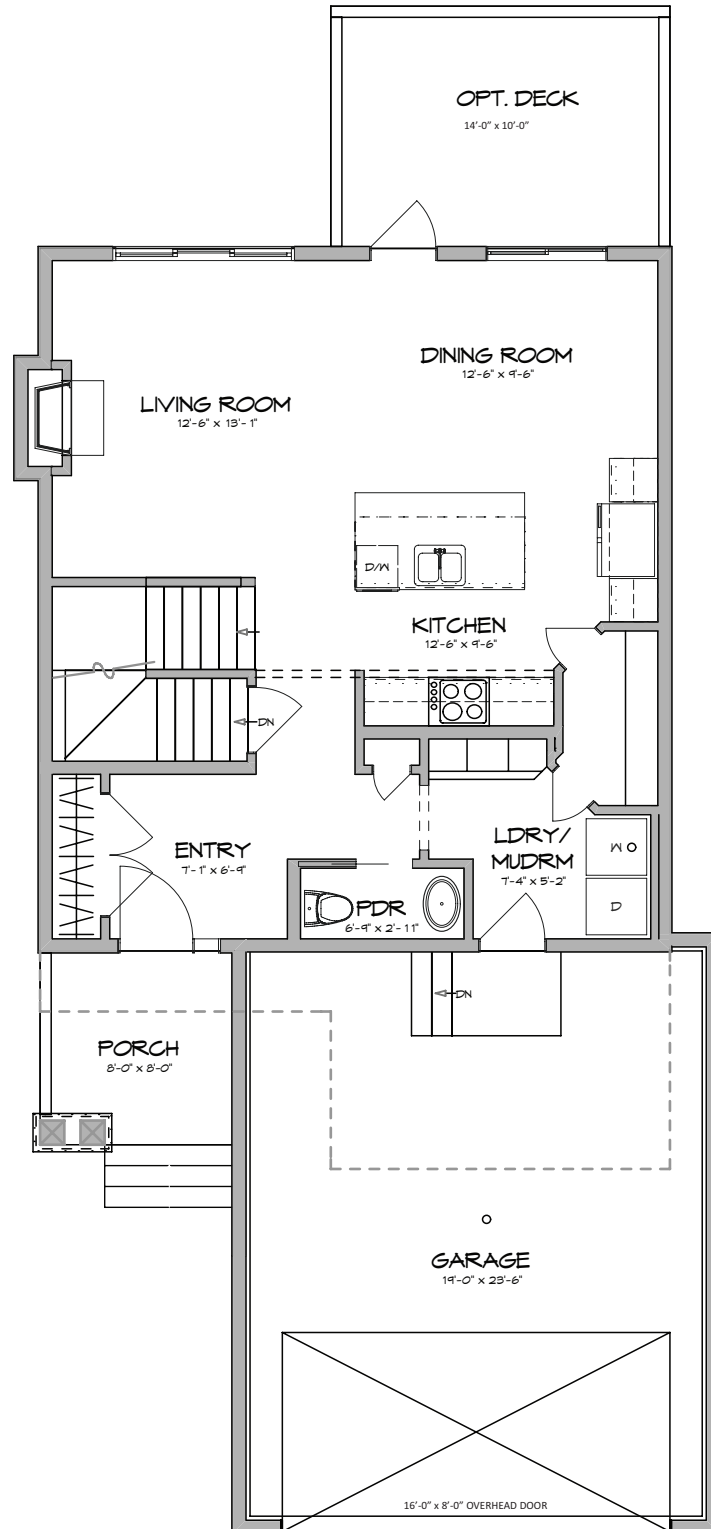

## The Lakeridge

Two Storey

 1644 Square Feet

 3 Bedrooms + Bonus Room

 Double Car Attached Garage

 2.5 Bathrooms

# The Lakeridge

Two Storey

Main Level | ↗ ↖ 759 Square Feet

# The Lakeridge

Two Storey

Upper Floor |  885 Square Feet