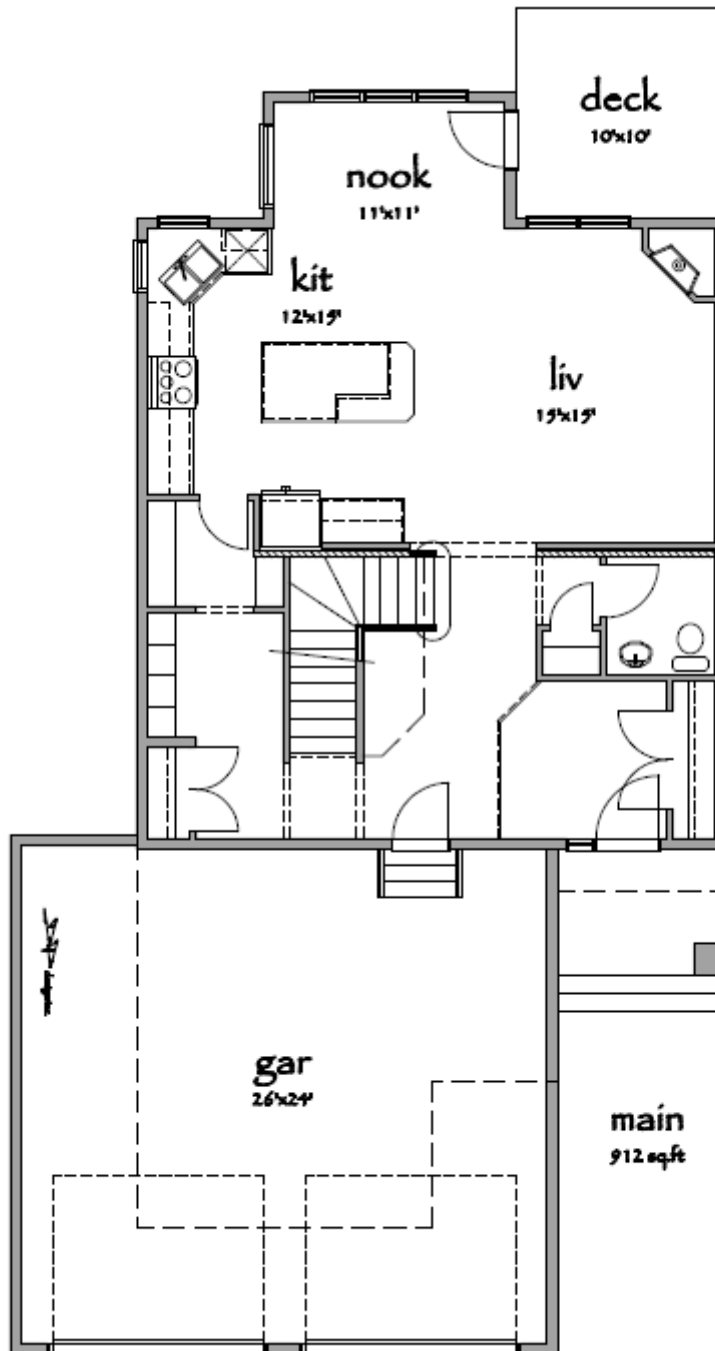

## The Lynden

Two Story

 2028 Square Feet

 3 Bedrooms

 Double Car Attached Garage

 2.5 Bathrooms

# The Lynden

Two Story

Main Level |  912 Square Feet

# The Lynden

Two Story

Upper Level |  1116 Square Feet