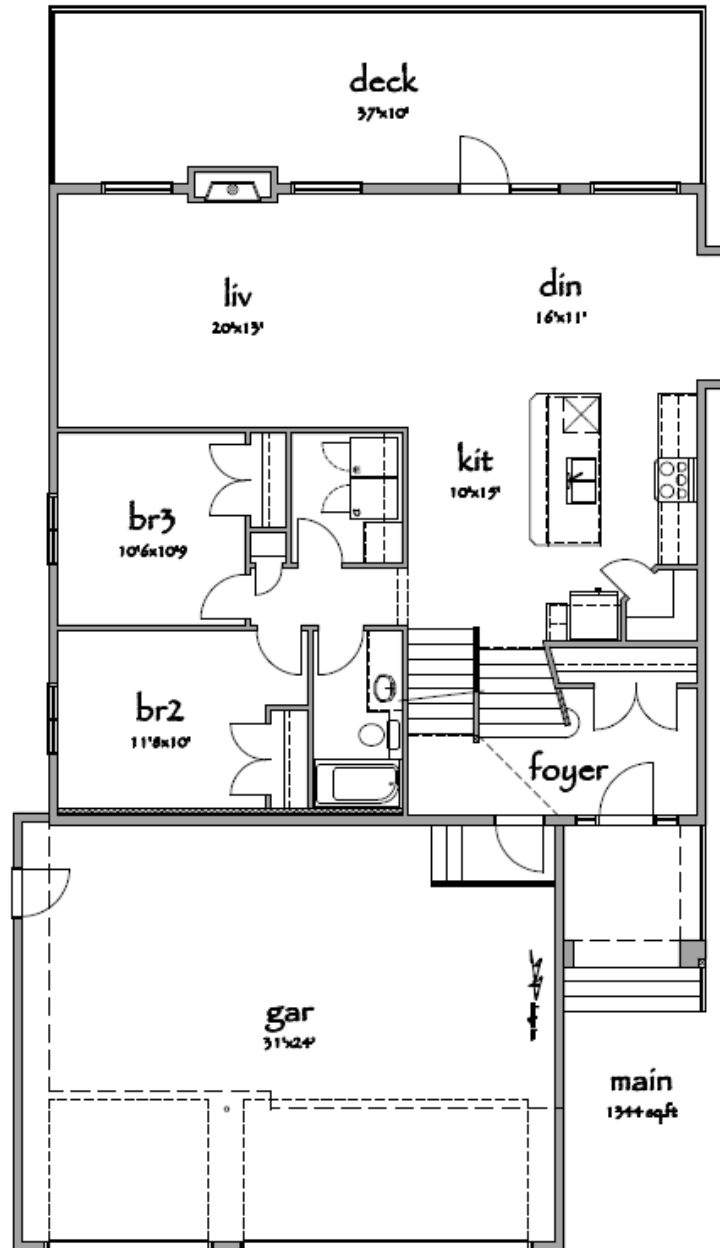

## The Langley II

Modified Bi Level

---

 1836 Square Feet

 3 Bedrooms

---

 Triple Car Attached Garage

 2 Bathrooms

# The Langley II

Modified Bi Level

Main Level |  1344 Square Feet

# The Langley II

Modified Bi Level

Upper Level |  492 Square Feet