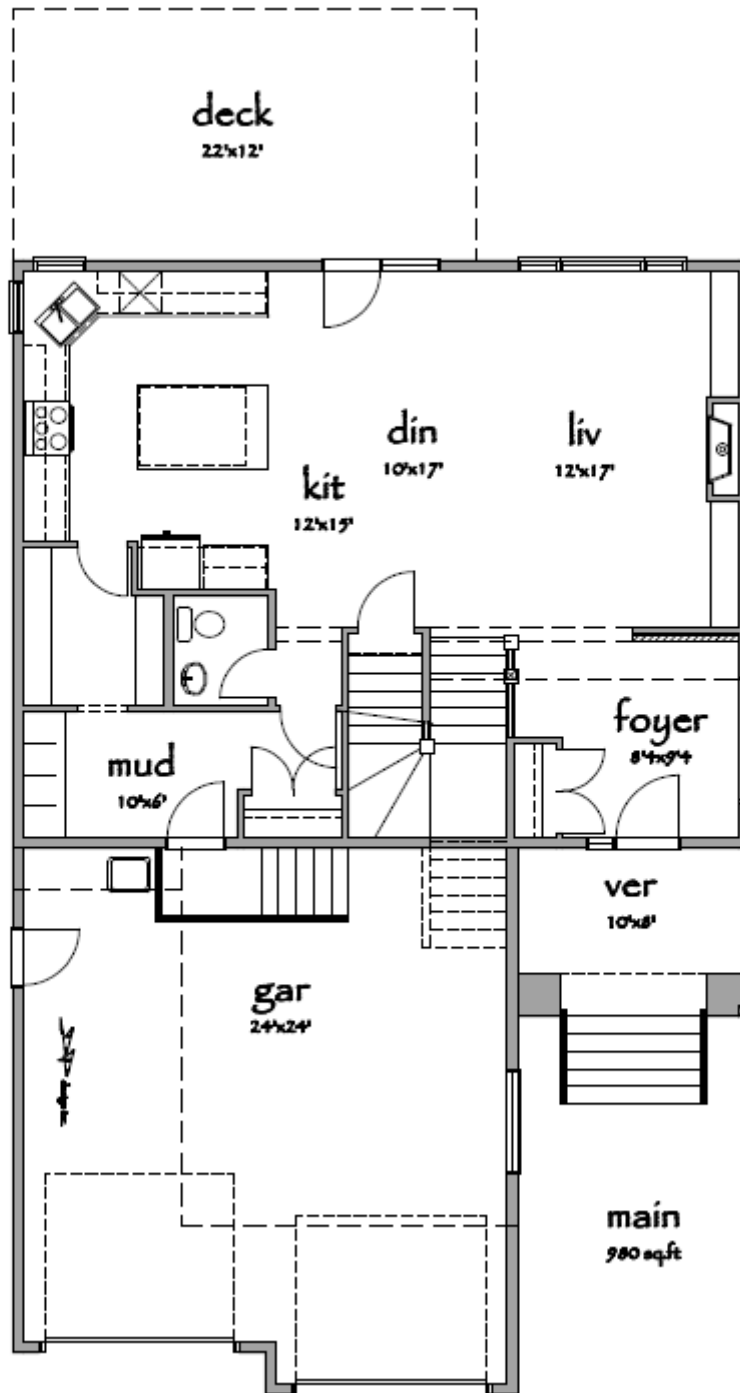

The Latitude

Two Story

 2111 Square Feet

 3 Bedrooms

 Double Car Attached Garage

 2.5 Bathrooms

The Latitude

Two Story

Main Level |  980 Square Feet

The Latitude

Two Story

Upper Level |  1131 Square Feet