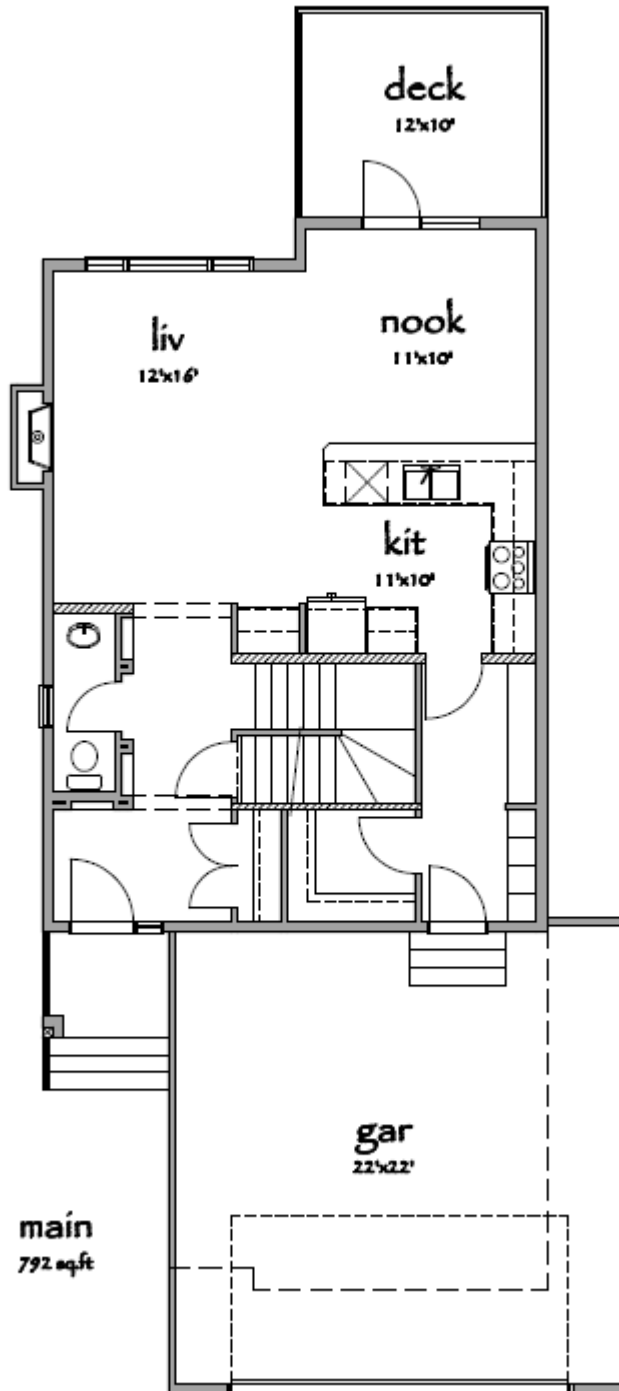

The Lochmere

Two Story

 1830 Square Feet

 3 Bedrooms

 Double Car Attached Garage

 2.5 Bathrooms

The Lochmere

Two Story

Main Level |  792 Square Feet

The Lochmere

Two Story

Upper Level | ↗ ↖ 1038 Square Feet